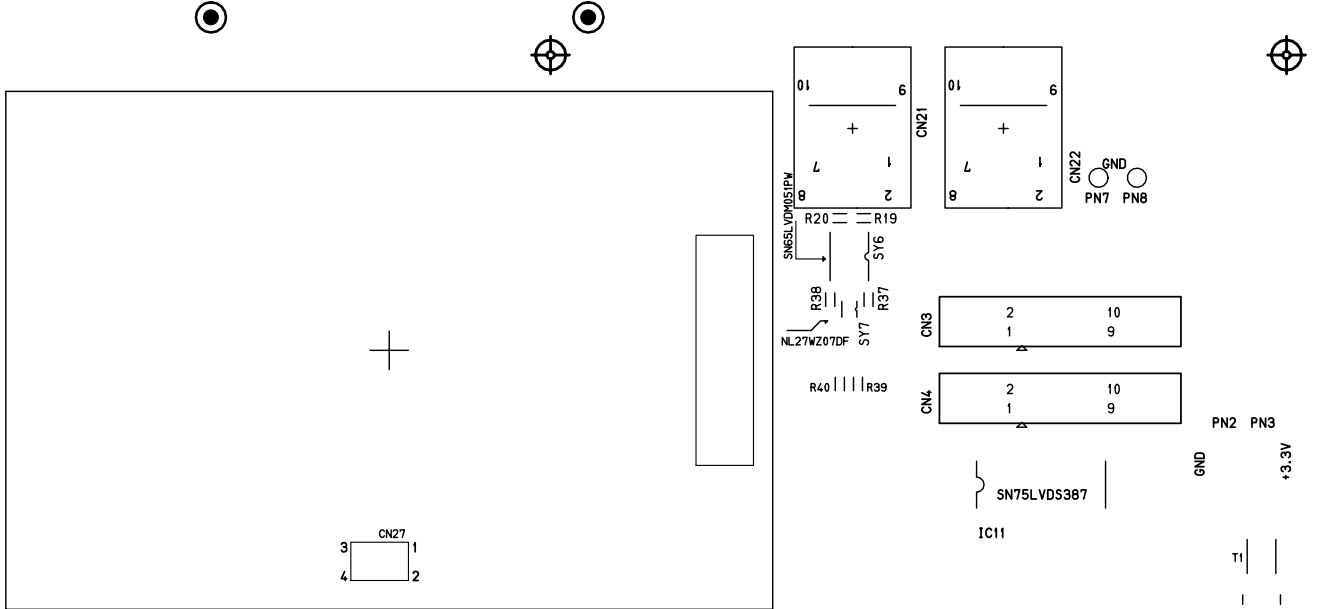

ATLAS TGC SERVICE PATCH PANEL BOARD V3 GN-0145-3 8GEML
MADE IN JAPAN

C21
C20
C19
C18

C21
C20
C19
C18

C103
C102
C101
C100

C106
C105
C104
C103

C115
C114
C113
C112

C178
C177

C24
C23
C22
C21

C100
C99
C98
C97

C102
C101
C100
C99

C108
C107
C106
C105

C1A

R1

C31
C30
C29
C28
C27
C26
C25
C24
C23
C22
C21
C20
C19
C18
C17
C16
C15
C14
C13
C12
C11
C10
C9
C8
C7
C6
C5
C4
C3
C2
C1

C31

C123
C122