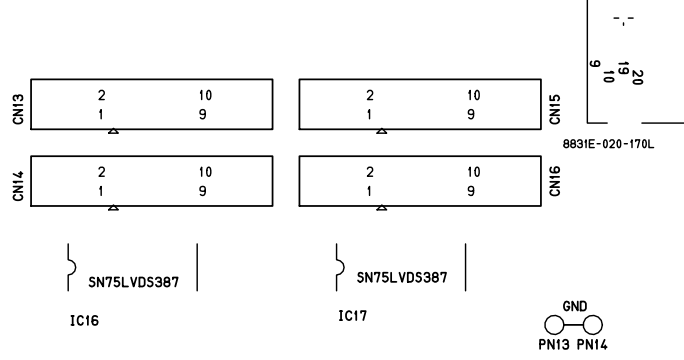

ATLAS TGC SERVICE PATCH PANEL BOARD V3 GN-0145-3 8GEML
MADE IN JAPAN

C21
C20
C19
C18

C21
C20
C19
C18

C103
C102
C101
C100

C106
C105
C104
C103

C115
C114
C113
C112

C178
C177

C24
C23
C22
C21

C100
C99
C98
C97

C102
C101
C100
C99

C108
C107
C106
C105

C1A

R1

C31
C30
C29
C28
C27
C26
C25
C24
C23
C22
C21
C20
C19
C18
C17
C16
C15
C14
C13
C12
C11
C10
C9
C8
C7
C6
C5
C4
C3
C2
C1

C31

C123
C122