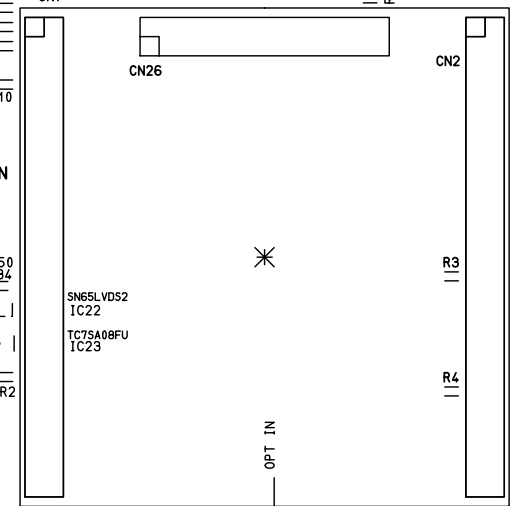

ATLAS TGC SERVICE PATCH PANEL BOARD V3 GN-0145-3 8GEML
MADE IN JAPAN

C21
C20
C19
C18

C21
C20
C19
C18

C103
C102
C101
C100

C106
C105
C104
C103

C115
C114
C113
C112

C178
C177

C24
C23
C22
C21

C100
C99
C98
C97

C102
C101
C100
C99

C108
C107
C106
C105

C1A

R1

C31
C30
C29
C28
C27
C26
C25
C24
C23
C22
C21
C20
C19
C18
C17
C16
C15
C14
C13
C12
C11
C10
C9
C8
C7
C6
C5
C4
C3
C2
C1

C31

C123
C122