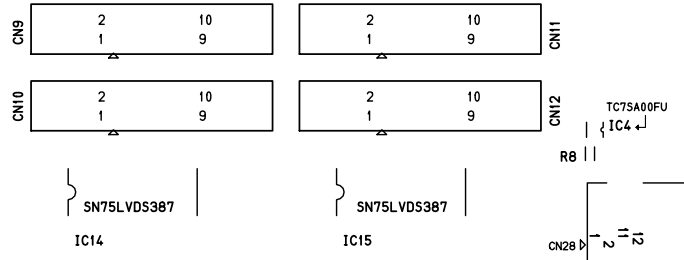

ATLAS TGC SERVICE PATCH PANEL BOARD V3 GN-0145-3 8GEML
MADE IN JAPAN

C21
C20
C19
C18

C21
C20
C19
C18

C103
C102
C101
C100

C106
C105
C104
C103

C115
C114
C113
C112

C178
C177

C24
C23
C22
C21

C100
C99
C98
C97

C102
C101
C100
C99

C108
C107
C106
C105

C1A

R1

C31
C30
C29
C28
C27
C26
C25
C24
C23
C22
C21
C20
C19
C18
C17
C16
C15
C14
C13
C12
C11
C10
C9
C8
C7
C6
C5
C4
C3
C2
C1

C31

C123
C122