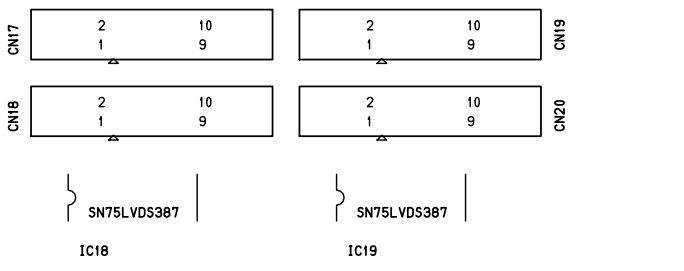

ATLAS TGC SERVICE PATCH PANEL BOARD V3 GN-0145-3 8GEML
MADE IN JAPAN

C21
C20
C19
C18

C21
C20
C19
C18

C103
C102
C101
C100

C106
C105
C104
C103

C115
C114
C113
C112

C178
C177

C24
C23
C22
C21

C100
C99
C98
C97

C102
C101
C100
C99

C108
C107
C106
C105

C1A

R1

C31
C30
C29
C28
C27
C26
C25
C24
C23
C22
C21
C20
C19
C18
C17
C16
C15
C14
C13
C12
C11
C10
C9
C8
C7
C6
C5
C4
C3
C2
C1

C31

C123
C122