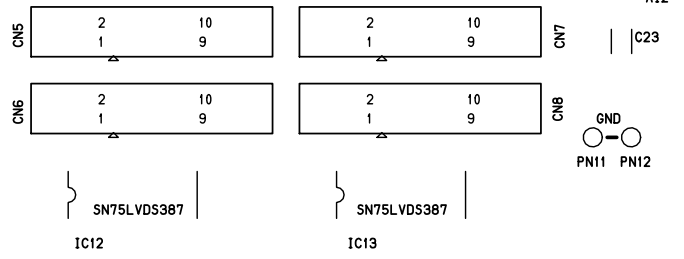

ATLAS TGC SERVICE PATCH PANEL BOARD V3 GN-0145-3 8GEML
MADE IN JAPAN

C21
C20
C19
C18

C21
C20
C19
C18

C103
C102
C101
C100

C106
C105
C104
C103

C115
C114
C113
C112

C178
C177

C24
C23
C22
C21

C100
C99
C98
C97

C102
C101
C100
C99

C108
C107
C106
C105

C1A

R1

C31
C30
C29
C28
C27
C26
C25
C24
C23
C22
C21
C20
C19
C18
C17
C16
C15
C14
C13
C12
C11
C10
C9
C8
C7
C6
C5
C4
C3
C2
C1

C31

C123
C122