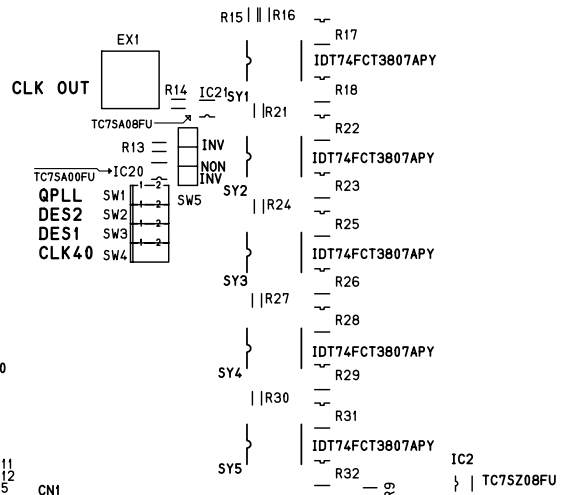

ATLAS TGC SERVICE PATCH PANEL BOARD V3 GN-0145-3 8GEML
MADE IN JAPAN

C21
C20
C19
C18

C21
C20
C19
C18

C103
C102
C101
C100

C106
C105
C104
C103

C115
C114
C113
C112

C178
C177

C24
C23
C22
C21

C100
C99
C98
C97

C102
C101
C100
C99

C108
C107
C106
C105

C1A

R1

C31
C30
C29
C28
C27
C26
C25
C24
C23
C22
C21
C20
C19
C18
C17
C16
C15
C14
C13
C12
C11
C10
C9
C8
C7
C6
C5
C4
C3
C2
C1

C31

C123
C122