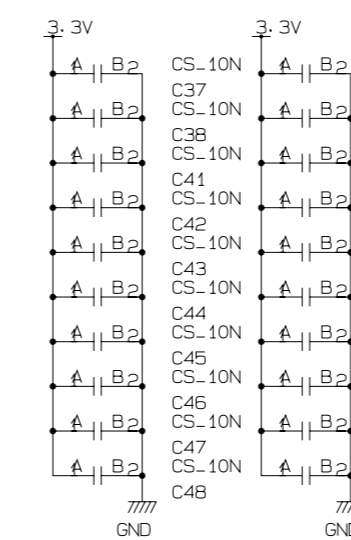

PWD=GN-0145-3

TITLE	SERVICE PATCH PANEL BOARD	PAGE
DATE & REV	04/01	1
DESIGNED BY	KEK IKENO	
	SPPB.001	

TITLE	SERVICE PATCH PANEL BOARD	PAGE
DATE & REV		2
DESIGNED BY	KEK IKEND	
	SPPB.002	

TITLE	SERVICE PATCH PANEL BOARD	PAGE
DATE & REV		3
DESIGNED BY	KEK IKENO	
	SPPB.003	

IC16

IC16

IC16

IC16

IC17

IC17

IC17

IC17

IC18

IC18

IC18

IC18

IC19

IC19

IC19

IC19

TITLE	SERVICE PATCH PANEL BOARD	PAGE
DATE & REV		4
DESIGNED BY	KEK IKENO	
	SPPB.003	