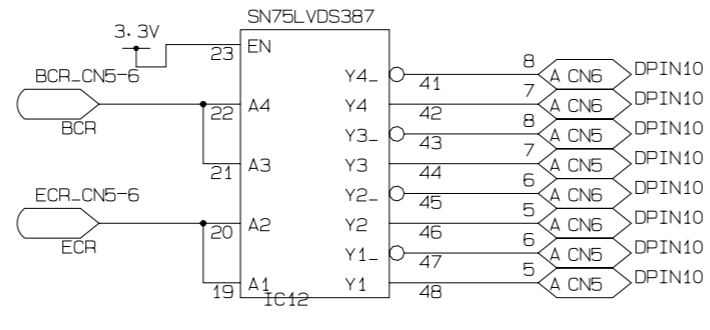

PWD=GN-0145-3

TITLE	SERVICE PATCH PANEL BOARD	PAGE
DATE & REV	04/01	1
DESIGNED BY	KEK IKENO	
	SPPB.001	

TITLE	SERVICE PATCH PANEL BOARD	PAGE
DATE & REV		2
DESIGNED BY	KEK IKEND	
	SPPB.002	

TITLE	SERVICE PATCH PANEL BOARD	PAGE
DATE & REV		3
DESIGNED BY	KEK IKENO	
	SPPB.003	

IC16

IC16

IC16

IC16

IC17

IC17

IC17

IC17

IC18

IC18

IC18

IC18

IC19

IC19

IC19

IC19