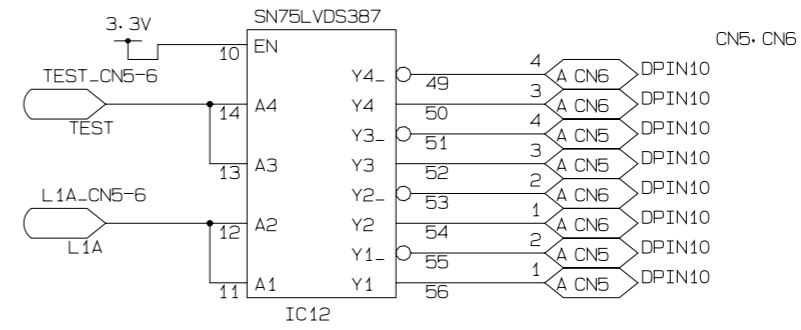

PWD=GN-0145-3

TITLE	SERVICE PATCH PANEL BOARD	PAGE
DATE & REV	04/01	1
DESIGNED BY	KEK IKENO	
	SPPB.001	

TITLE	SERVICE PATCH PANEL BOARD	PAGE
DATE & REV		2
DESIGNED BY	KEK IKEND	
	SPPB.002	

TITLE	SERVICE PATCH PANEL BOARD	PAGE
DATE & REV		3
DESIGNED BY	KEK IKENO	
	SPPB.003	

IC16

IC16

IC16

IC16

IC17

IC17

IC17

IC17