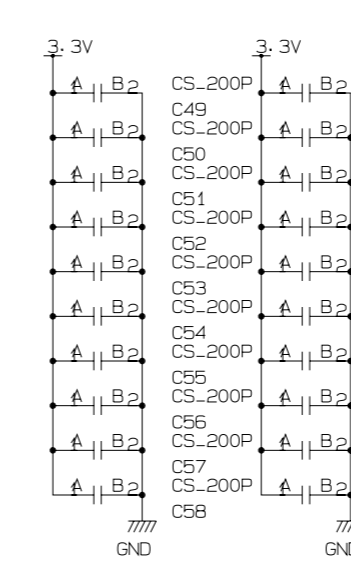

PWD=GN-0145-3

TITLE	SERVICE PATCH PANEL BOARD	PAGE
DATE & REV	04/01	1
DESIGNED BY	KEK IKENO	
	SPPB.001	

TITLE	SERVICE PATCH PANEL BOARD	PAGE
DATE & REV		2
DESIGNED BY	KEK IKEND	
	SPPB.002	

TITLE	SERVICE PATCH PANEL BOARD	PAGE
DATE & REV		3
DESIGNED BY	KEK IKENO	
	SPPB.003	

IC16

IC16

IC16

IC16

IC17

IC17

IC17

IC17

IC18

IC18

IC18

IC18

IC19

IC19

IC19

IC19

TITLE	SERVICE PATCH PANEL BOARD	PAGE
DATE & REV		4
DESIGNED BY	KEK IKENO	
	SPPB.003	