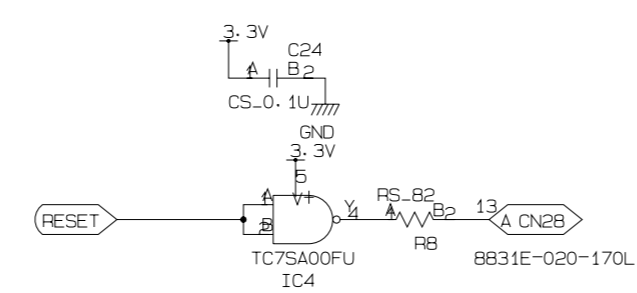

PWD=GN-0145-3

TITLE	SERVICE PATCH PANEL BOARD	PAGE
DATE & REV	04/01	1
DESIGNED BY	KEK IKENO	
	SPPB.001	

TITLE	SERVICE PATCH PANEL BOARD	PAGE
DATE & REV		2
DESIGNED BY	KEK IKEND	
	SPPB.002	

TITLE	SERVICE PATCH PANEL BOARD	PAGE
DATE & REV		3
DESIGNED BY	KEK IKENO	
	SPPB.003	

IC16

IC16

IC16

IC16

IC17

IC17

IC17

IC17