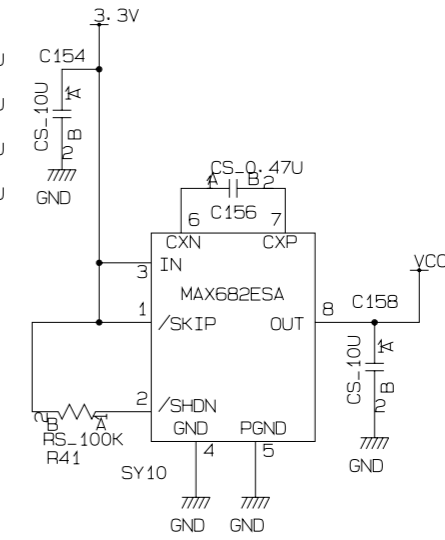

PWD=GN-0145-3

TITLE	SERVICE PATCH PANEL BOARD	PAGE
DATE & REV	04/01	1
DESIGNED BY	KEK IKENO	
	SPPB.001	

TITLE	SERVICE PATCH PANEL BOARD	PAGE
DATE & REV		2
DESIGNED BY	KEK IKEND	
	SPPB.002	

TITLE	SERVICE PATCH PANEL BOARD	PAGE
DATE & REV		3
DESIGNED BY	KEK IKENO	
	SPPB.003	

IC16

IC16

IC16

IC16

IC17

IC17

IC17

IC17

IC18

IC18

IC18

IC18

IC19

IC19

IC19

IC19

TITLE	SERVICE PATCH PANEL BOARD	PAGE
DATE & REV		4
DESIGNED BY	KEK IKENO	
	SPPB.003	