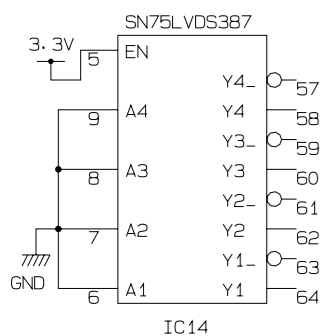

PWD=GN-0145-3

TITLE	SERVICE PATCH PANEL BOARD	PAGE
DATE & REV	04/01	1
DESIGNED BY	KEK IKENO	
	SPPB.001	

TITLE	SERVICE PATCH PANEL BOARD	PAGE
DATE & REV		2
DESIGNED BY	KEK IKEND	
	SPPB.002	

TITLE	SERVICE PATCH PANEL BOARD	PAGE
DATE & REV		3
DESIGNED BY	KEK IKENO	
	SPPB.003	

IC16

IC16

IC16

IC16

IC17

IC17

IC17

IC17