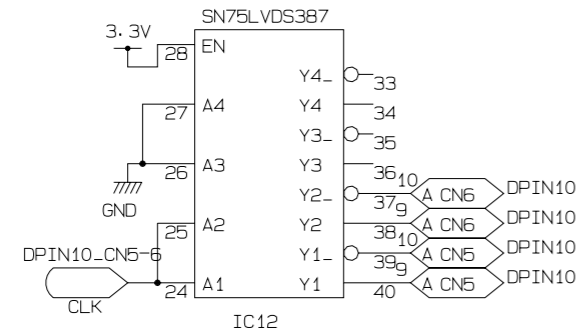

PWD=GN-0145-3

TITLE	SERVICE PATCH PANEL BOARD	PAGE
DATE & REV	04/01	1
DESIGNED BY	KEK IKENO	
	SPPB.001	

TITLE	SERVICE PATCH PANEL BOARD	PAGE
DATE & REV		2
DESIGNED BY	KEK IKEND	
	SPPB.002	

TITLE	SERVICE PATCH PANEL BOARD	PAGE
DATE & REV		3
DESIGNED BY	KEK IKENO	
	SPPB.003	

IC16

IC16

IC16

IC16

IC17

IC17

IC17

IC17

IC18

IC18

IC18

IC18

IC19

IC19

IC19

IC19