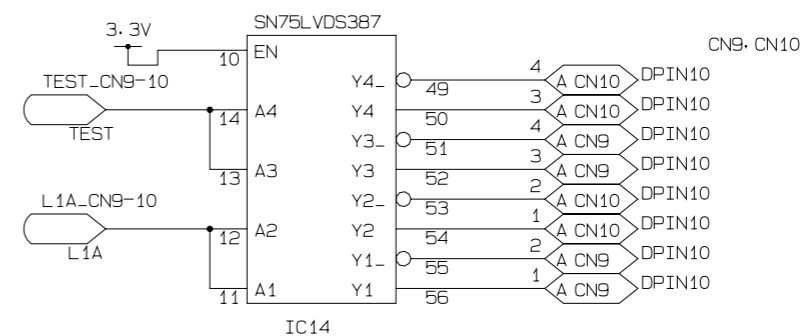

PWD=GN-0145-3

TITLE	SERVICE PATCH PANEL BOARD	PAGE
DATE & REV	04/01	1
DESIGNED BY	KEK IKENO	
	SPPB.001	

TITLE	SERVICE PATCH PANEL BOARD	PAGE
DATE & REV		2
DESIGNED BY	KEK IKEND	
	SPPB.002	

TITLE	SERVICE PATCH PANEL BOARD	PAGE
DATE & REV		3
DESIGNED BY	KEK IKENO	
	SPPB.003	

IC16

IC16

IC16

IC16

IC17

IC17

IC17

IC17