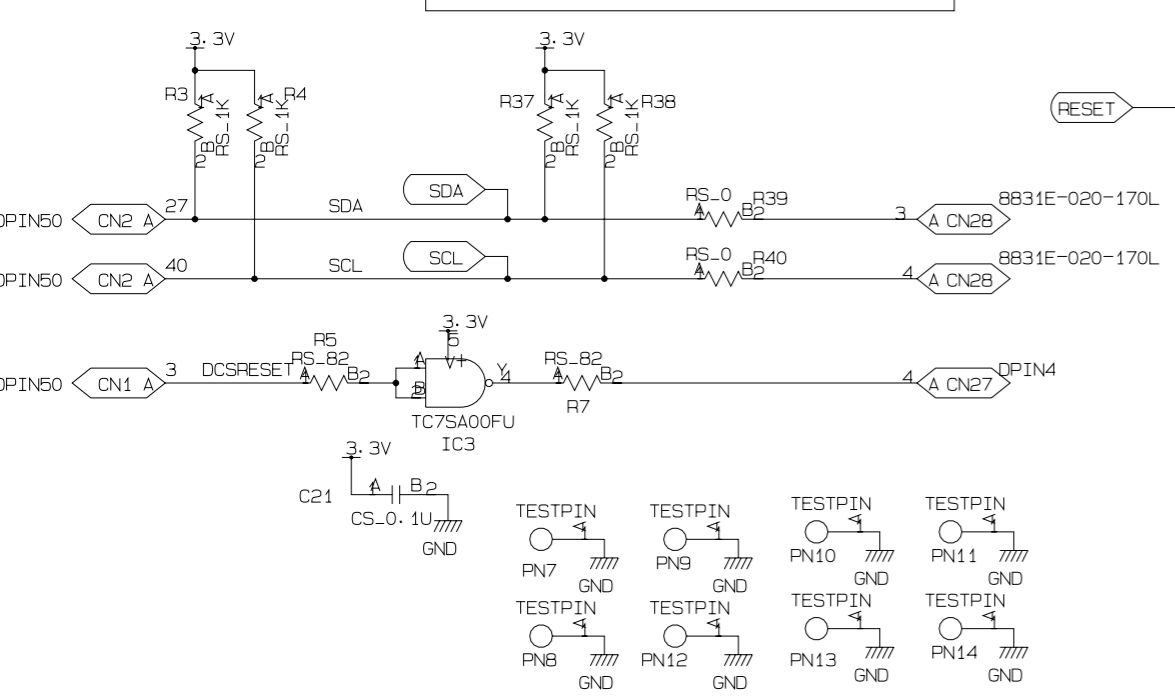

PWD=GN-0145-3

TITLE	SERVICE PATCH PANEL BOARD	PAGE
DATE & REV	04/01	1
DESIGNED BY	KEK IKENO	
	SPPB.001	

TITLE	SERVICE PATCH PANEL BOARD	PAGE
DATE & REV		2
DESIGNED BY	KEK IKEND	
	SPPB.002	

TITLE	SERVICE PATCH PANEL BOARD	PAGE
DATE & REV		3
DESIGNED BY	KEK IKENO	
	SPPB.003	

IC16

IC16

IC16

IC16

IC17

IC17

IC17

IC17

IC18

IC18

IC18

IC18

IC19

IC19

IC19

IC19

TITLE	SERVICE PATCH PANEL BOARD	PAGE
DATE & REV		4
DESIGNED BY	KEK IKENO	
	SPPB.003	