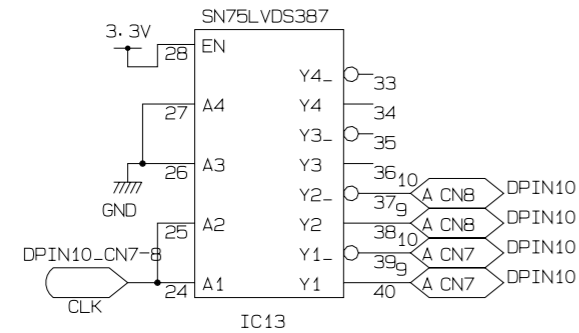

PWD=GN-0145-3

TITLE	SERVICE PATCH PANEL BOARD	PAGE
DATE & REV	04/01	1
DESIGNED BY	KEK IKENO	
	SPPB.001	

TITLE	SERVICE PATCH PANEL BOARD	PAGE
DATE & REV		2
DESIGNED BY	KEK IKEND	
	SPPB.002	

TITLE	SERVICE PATCH PANEL BOARD	PAGE
DATE & REV		3
DESIGNED BY	KEK IKENO	
	SPPB.003	

IC16

IC16

IC16

IC16

IC17

IC17

IC17

IC17

IC18

IC18

IC18

IC18

IC19

IC19

IC19

IC19