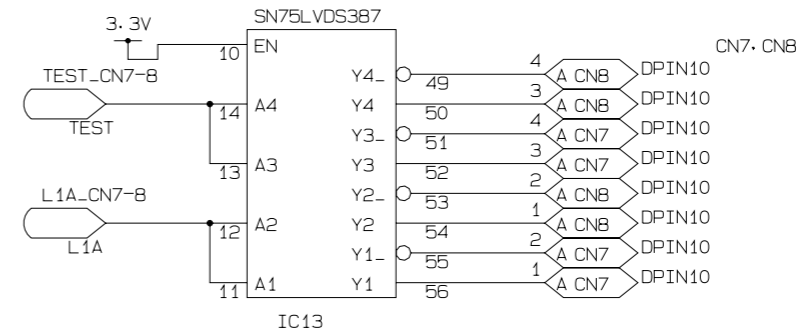

PWD=GN-0145-3

TITLE	SERVICE PATCH PANEL BOARD	PAGE
DATE & REV	04/01	1
DESIGNED BY	KEK IKENO	
	SPPB.001	

TITLE	SERVICE PATCH PANEL BOARD	PAGE
DATE & REV		2
DESIGNED BY	KEK IKEND	
	SPPB.002	

TITLE	SERVICE PATCH PANEL BOARD	PAGE
DATE & REV		3
DESIGNED BY	KEK IKENO	
	SPPB.003	

IC16

IC16

IC16

IC16

IC17

IC17

IC17

IC17