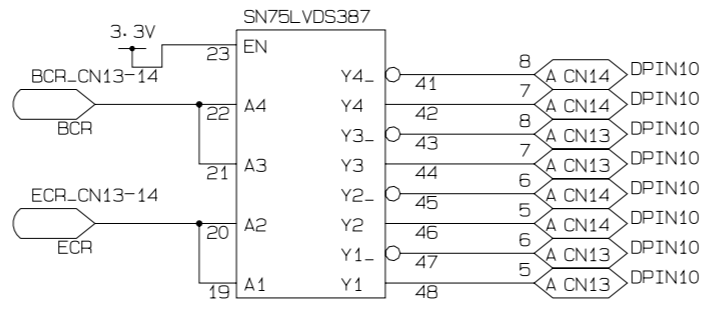

PWD=GN-0145-3

TITLE	SERVICE PATCH PANEL BOARD	PAGE
DATE & REV	04/01	1
DESIGNED BY	KEK IKENO	
	SPPB.001	

TITLE	SERVICE PATCH PANEL BOARD	PAGE
DATE & REV		2
DESIGNED BY	KEK IKEND	
	SPPB.002	

TITLE	SERVICE PATCH PANEL BOARD	PAGE
DATE & REV		3
DESIGNED BY	KEK IKENO	
	SPPB.003	

IC16

IC16

IC16

IC16

IC17

IC17

IC17

IC17

IC18

IC18

IC18

IC18

IC19

IC19

IC19

IC19