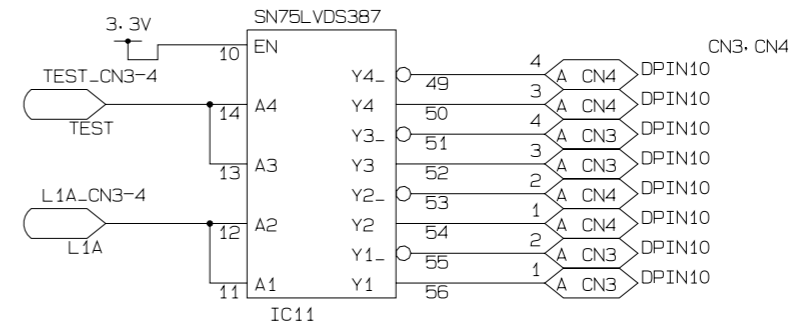

PWD=GN-0145-3

TITLE	SERVICE PATCH PANEL BOARD	PAGE
DATE & REV	04/01	1
DESIGNED BY	KEK IKENO	
	SPPB.001	

TITLE	SERVICE PATCH PANEL BOARD	PAGE
DATE & REV		2
DESIGNED BY	KEK IKEND	
	SPPB.002	

TITLE	SERVICE PATCH PANEL BOARD	PAGE
DATE & REV		3
DESIGNED BY	KEK IKENO	
	SPPB.003	

IC16

IC16

IC16

IC16

IC17

IC17

IC17

IC17