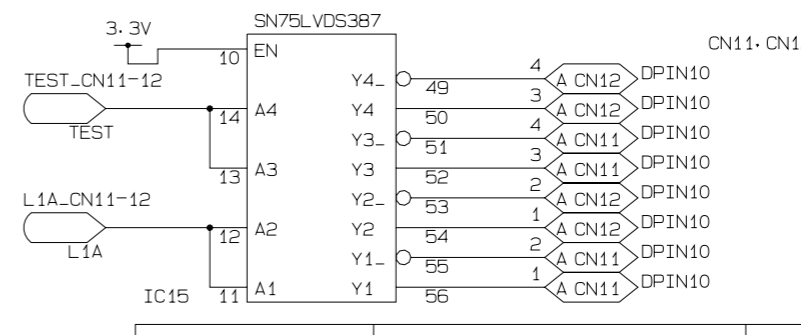

PWD=GN-0145-3

TITLE	SERVICE PATCH PANEL BOARD	PAGE
DATE & REV	04/01	1
DESIGNED BY	KEK IKENO	
	SPPB.001	

TITLE	SERVICE PATCH PANEL BOARD	PAGE
DATE & REV		2
DESIGNED BY	KEK IKEND	
	SPPB.002	

TITLE	SERVICE PATCH PANEL BOARD	PAGE
DATE & REV		3
DESIGNED BY	KEK IKENO	
	SPPB.003	

IC16

IC16

IC16

IC16

IC17

IC17

IC17

IC17