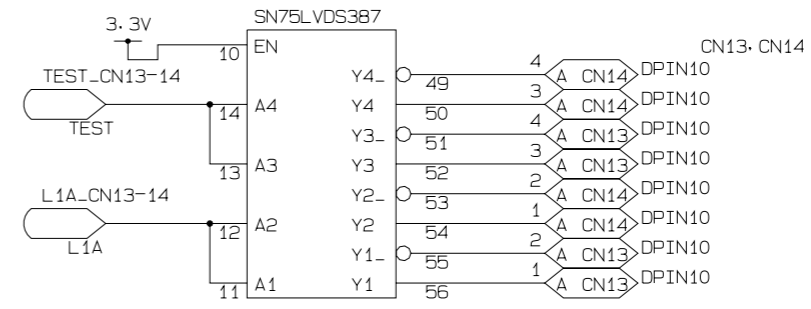

PWD=GN-0145-3

TITLE	SERVICE PATCH PANEL BOARD	PAGE
DATE & REV	04/01	1
DESIGNED BY	KEK IKENO	
	SPPB.001	

TITLE	SERVICE PATCH PANEL BOARD	PAGE
DATE & REV		2
DESIGNED BY	KEK IKEND	
	SPPB.002	

TITLE	SERVICE PATCH PANEL BOARD	PAGE
DATE & REV		3
DESIGNED BY	KEK IKENO	
	SPPB.003	

IC16

IC16

IC16

IC16

IC17

IC17

IC17

IC17