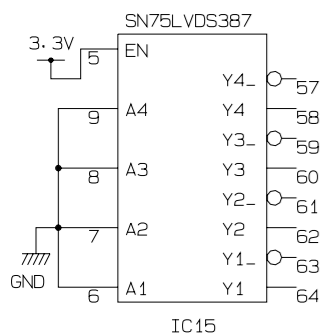

PWD=GN-0145-3

TITLE	SERVICE PATCH PANEL BOARD	PAGE
DATE & REV	04/01	1
DESIGNED BY	KEK IKENO	
	SPPB.001	

TITLE	SERVICE PATCH PANEL BOARD	PAGE
DATE & REV		2
DESIGNED BY	KEK IKEND	
	SPPB.002	

TITLE	SERVICE PATCH PANEL BOARD	PAGE
DATE & REV		3
DESIGNED BY	KEK IKENO	
	SPPB.003	

IC16

IC16

IC16

IC16

IC17

IC17

IC17

IC17

IC18

IC18

IC18

IC18

IC19

IC19

IC19

IC19