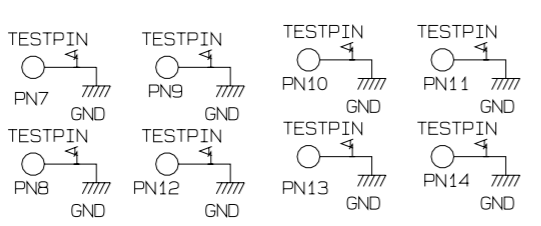

PWD=GN-0145-3

TITLE	SERVICE PATCH PANEL BOARD	PAGE
DATE & REV	04/01	1
DESIGNED BY	KEK IKENO	
	SPPB.001	

TITLE	SERVICE PATCH PANEL BOARD	PAGE
DATE & REV		2
DESIGNED BY	KEK IKEND	
	SPPB.002	

TITLE	SERVICE PATCH PANEL BOARD	PAGE
DATE & REV		3
DESIGNED BY	KEK IKENO	
	SPPB.003	

IC16

IC16

IC16

IC16

IC17

IC17

IC17

IC17