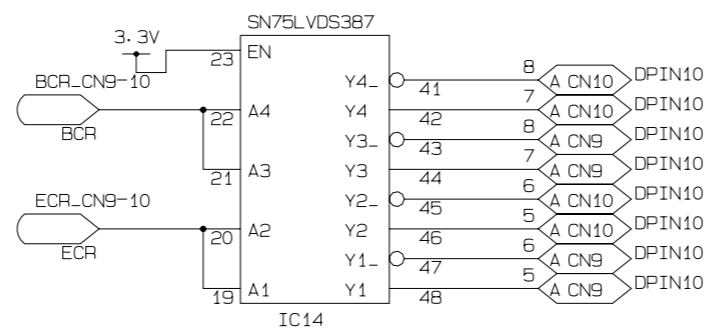

PWD=GN-0145-3

TITLE	SERVICE PATCH PANEL BOARD	PAGE
DATE & REV	04/01	1
DESIGNED BY	KEK IKENO	
	SPPB.001	

TITLE	SERVICE PATCH PANEL BOARD	PAGE
DATE & REV		2
DESIGNED BY	KEK IKEND	
	SPPB.002	

TITLE	SERVICE PATCH PANEL BOARD	PAGE
DATE & REV		3
DESIGNED BY	KEK IKENO	
	SPPB.003	

IC16

IC16

IC16

IC16

IC17

IC17

IC17

IC17

IC18

IC18

IC18

IC18

IC19

IC19

IC19

IC19