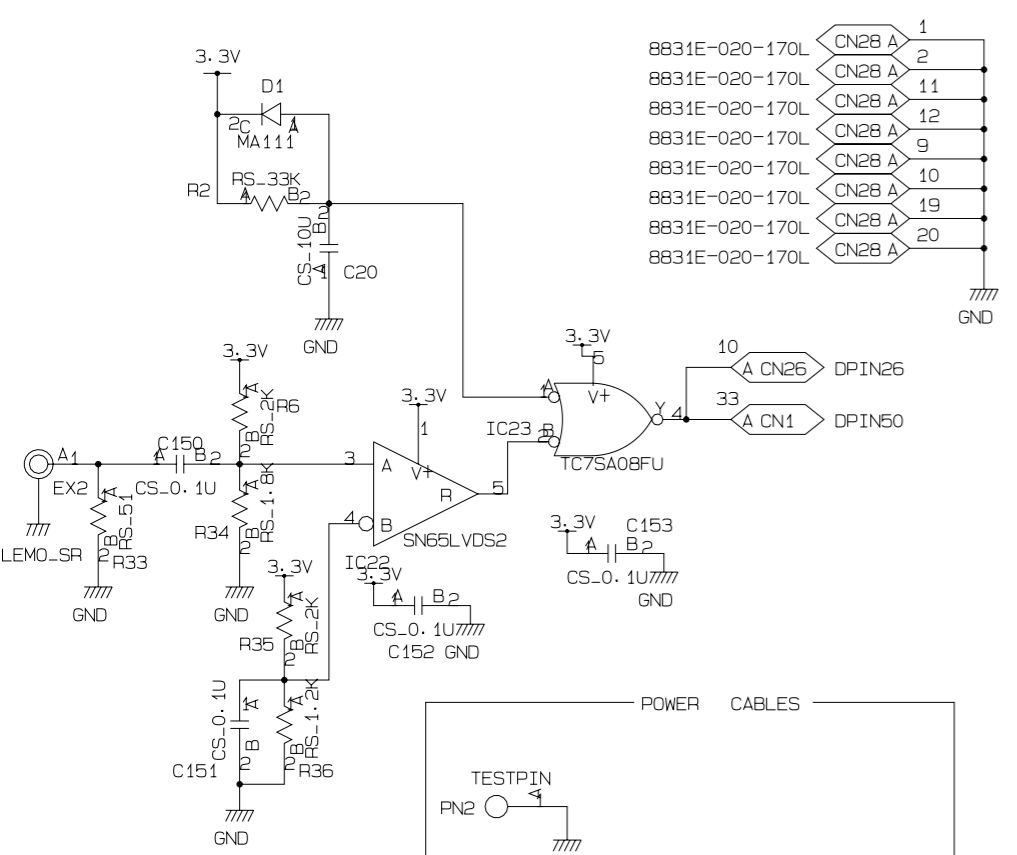

PWD=GN-0145-3

TITLE	SERVICE PATCH PANEL BOARD	PAGE
DATE & REV	04/01	1
DESIGNED BY	KEK IKENO	
	SPPB.001	

TITLE	SERVICE PATCH PANEL BOARD	PAGE
DATE & REV		2
DESIGNED BY	KEK IKEND	
	SPPB.002	

TITLE	SERVICE PATCH PANEL BOARD	PAGE
DATE & REV		3
DESIGNED BY	KEK IKENO	
	SPPB.003	

IC16

IC16

IC16

IC16

IC17

IC17

IC17

IC17

IC18

IC18

IC18

IC18

IC19

IC19

IC19

IC19

TITLE	SERVICE PATCH PANEL BOARD	PAGE
DATE & REV		4
DESIGNED BY	KEK IKENO	
	SPPB.003	