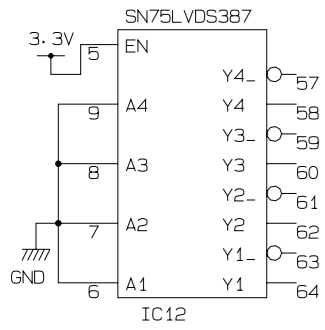

PWD=GN-0145-3

TITLE	SERVICE PATCH PANEL BOARD	PAGE
DATE & REV	04/01	1
DESIGNED BY	KEK IKENO	
	SPPB.001	

TITLE	SERVICE PATCH PANEL BOARD	PAGE
DATE & REV		2
DESIGNED BY	KEK IKEND	
	SPPB.002	

TITLE	SERVICE PATCH PANEL BOARD	PAGE
DATE & REV		3
DESIGNED BY	KEK IKENO	
	SPPB.003	

IC16

IC16

IC16

IC16

IC17

IC17

IC17

IC17