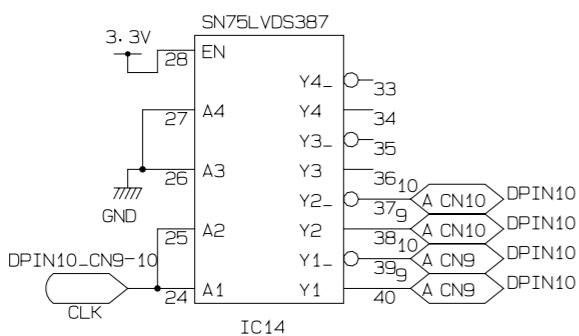

PWD=GN-0145-3

TITLE	SERVICE PATCH PANEL BOARD	PAGE
DATE & REV	04/01	1
DESIGNED BY	KEK IKENO	
	SPPB.001	

TITLE	SERVICE PATCH PANEL BOARD	PAGE
DATE & REV		2
DESIGNED BY	KEK IKEND	
	SPPB.002	

TITLE	SERVICE PATCH PANEL BOARD	PAGE
DATE & REV		3
DESIGNED BY	KEK IKENO	
	SPPB.003	

IC16

IC16

IC16

IC16

IC17

IC17

IC17

IC17

IC18

IC18

IC18

IC18

IC19

IC19

IC19

IC19