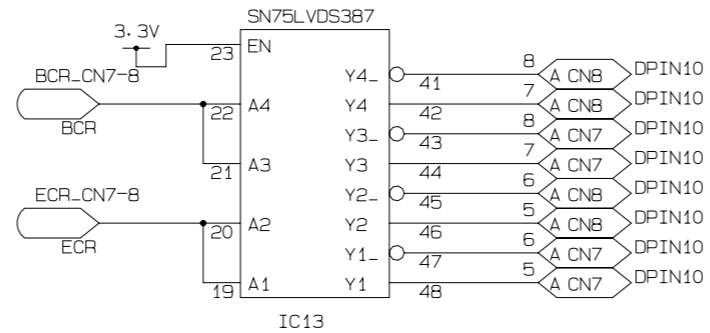

PWD=GN-0145-3

TITLE	SERVICE PATCH PANEL BOARD	PAGE
DATE & REV	04/01	1
DESIGNED BY	KEK IKENO	
	SPPB.001	

TITLE	SERVICE PATCH PANEL BOARD	PAGE
DATE & REV		2
DESIGNED BY	KEK IKEND	
	SPPB.002	

TITLE	SERVICE PATCH PANEL BOARD	PAGE
DATE & REV		3
DESIGNED BY	KEK IKENO	
	SPPB.003	

IC16

IC16

IC16

IC16

IC17

IC17

IC17

IC17

IC18

IC18

IC18

IC18

IC19

IC19

IC19

IC19