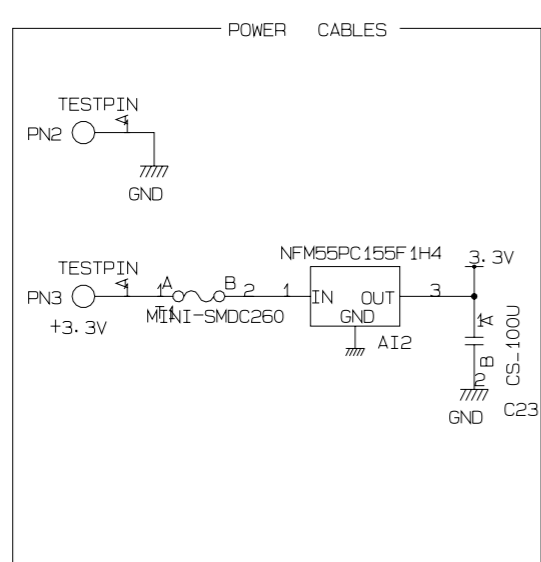

PWD=GN-0145-3

TITLE	SERVICE PATCH PANEL BOARD	PAGE
DATE & REV	04/01	1
DESIGNED BY	KEK IKENO	
	SPPB.001	

TITLE	SERVICE PATCH PANEL BOARD	PAGE
DATE & REV		2
DESIGNED BY	KEK IKEND	
	SPPB.002	

TITLE	SERVICE PATCH PANEL BOARD	PAGE
DATE & REV		3
DESIGNED BY	KEK IKENO	
	SPPB.003	

IC16

IC16

IC16

IC16

IC17

IC17

IC17

IC17

IC18

IC18

IC18

IC18

IC19

IC19

IC19

IC19

TITLE	SERVICE PATCH PANEL BOARD	PAGE
DATE & REV		4
DESIGNED BY	KEK IKENO	
	SPPB.003	