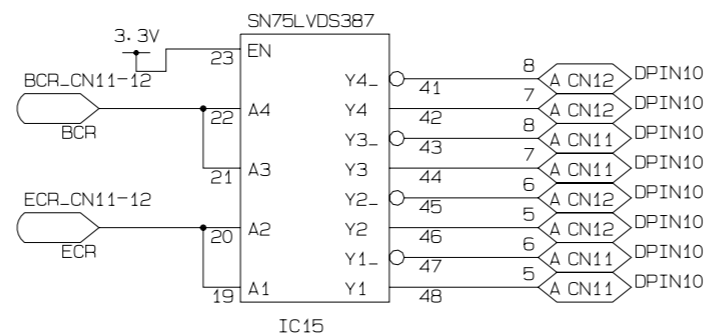

PWD=GN-0145-3

TITLE	SERVICE PATCH PANEL BOARD	PAGE
DATE & REV	04/01	1
DESIGNED BY	KEK IKENO	
	SPPB.001	

TITLE	SERVICE PATCH PANEL BOARD	PAGE
DATE & REV		2
DESIGNED BY	KEK IKEND	
	SPPB.002	

TITLE	SERVICE PATCH PANEL BOARD	PAGE
DATE & REV		3
DESIGNED BY	KEK IKENO	
	SPPB.003	

IC16

IC16

IC16

IC16

IC17

IC17

IC17

IC17