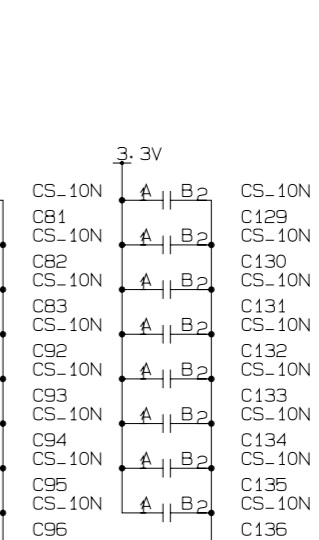

PWD=GN-0145-3

TITLE	SERVICE PATCH PANEL BOARD	PAGE
DATE & REV	04/01	1
DESIGNED BY	KEK IKENO	
	SPPB.001	

TITLE	SERVICE PATCH PANEL BOARD	PAGE
DATE & REV		2
DESIGNED BY	KEK IKEND	
	SPPB.002	

TITLE	SERVICE PATCH PANEL BOARD	PAGE
DATE & REV		3
DESIGNED BY	KEK IKENO	
	SPPB.003	

IC16

IC16

IC16

IC16

IC17

IC17

IC17

IC17

IC18

IC18

IC18

IC18

IC19

IC19

IC19

IC19

TITLE	SERVICE PATCH PANEL BOARD	PAGE
DATE & REV		4
DESIGNED BY	KEK IKENO	
	SPPB.003	