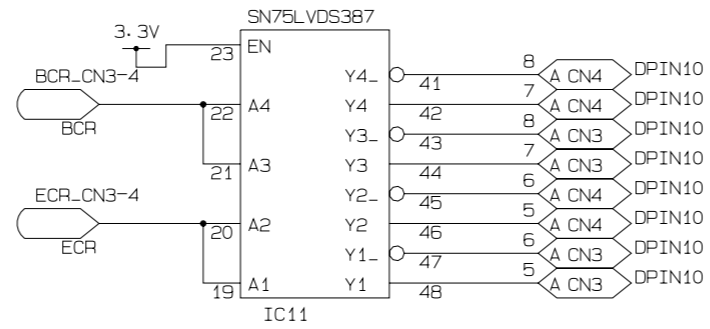

PWD=GN-0145-3

TITLE	SERVICE PATCH PANEL BOARD	PAGE
DATE & REV	04/01	1
DESIGNED BY	KEK IKENO	
	SPPB.001	

TITLE	SERVICE PATCH PANEL BOARD	PAGE
DATE & REV		2
DESIGNED BY	KEK IKEND	
	SPPB.002	

TITLE	SERVICE PATCH PANEL BOARD	PAGE
DATE & REV		3
DESIGNED BY	KEK IKENO	
	SPPB.003	

IC16

IC16

IC16

IC16

IC17

IC17

IC17

IC17

IC18

IC18

IC18

IC18

IC19

IC19

IC19

IC19