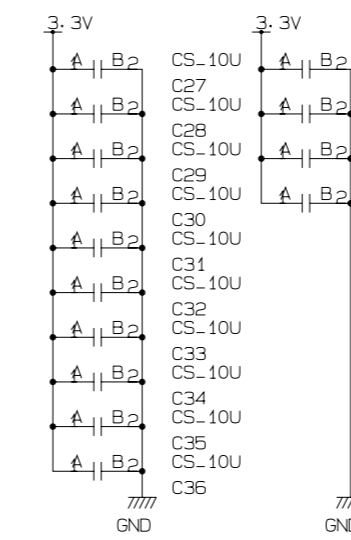

PWD=GN-0145-3

TITLE	SERVICE PATCH PANEL BOARD	PAGE
DATE & REV	04/01	1
DESIGNED BY	KEK IKENO	
	SPPB.001	

TITLE	SERVICE PATCH PANEL BOARD	PAGE
DATE & REV		2
DESIGNED BY	KEK IKEND	
	SPPB.002	

TITLE	SERVICE PATCH PANEL BOARD	PAGE
DATE & REV		3
DESIGNED BY	KEK IKENO	
	SPPB.003	

IC16

IC16

IC16

IC16

IC17

IC17

IC17

IC17

IC18

IC18

IC18

IC18

IC19

IC19

IC19

IC19

TITLE	SERVICE PATCH PANEL BOARD	PAGE
DATE & REV		4
DESIGNED BY	KEK IKENO	
	SPPB.003	