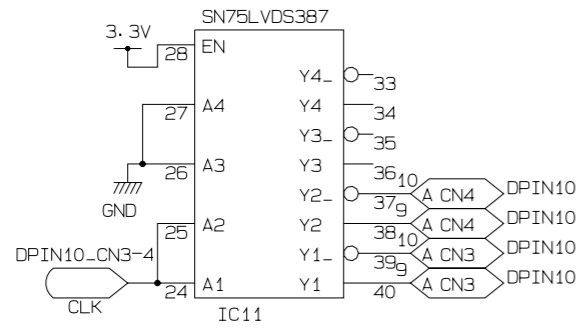

PWD=GN-0145-3

TITLE	SERVICE PATCH PANEL BOARD	PAGE
DATE & REV	04/01	1
DESIGNED BY	KEK IKENO	
	SPPB.001	

TITLE	SERVICE PATCH PANEL BOARD	PAGE
DATE & REV		2
DESIGNED BY	KEK IKEND	
	SPPB.002	

TITLE	SERVICE PATCH PANEL BOARD	PAGE
DATE & REV		3
DESIGNED BY	KEK IKENO	
	SPPB.003	

IC16

IC16

IC16

IC16

IC17

IC17

IC17

IC17

IC18

IC18

IC18

IC18

IC19

IC19

IC19

IC19