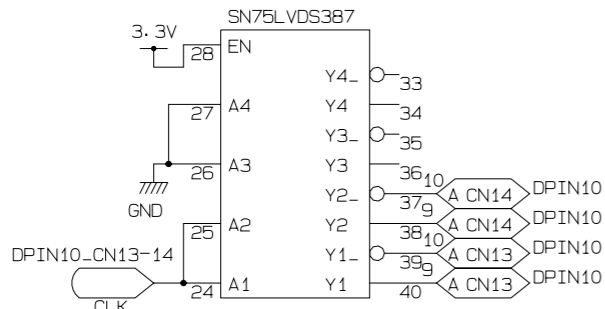

PWD=GN-0145-3

TITLE	SERVICE PATCH PANEL BOARD	PAGE
DATE & REV	04/01	1
DESIGNED BY	KEK IKENO	
	SPPB.001	

TITLE	SERVICE PATCH PANEL BOARD	PAGE
DATE & REV		2
DESIGNED BY	KEK IKEND	
	SPPB.002	

TITLE	SERVICE PATCH PANEL BOARD	PAGE
DATE & REV		3
DESIGNED BY	KEK IKENO	
	SPPB.003	

IC16

IC16

IC16

IC16

IC17

IC17

IC17

IC17

IC18

IC18

IC18

IC18

IC19

IC19

IC19

IC19