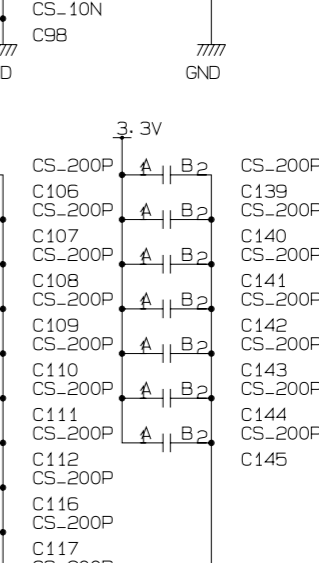

PWD=GN-0145-3

TITLE	SERVICE PATCH PANEL BOARD	PAGE
DATE & REV	04/01	1
DESIGNED BY	KEK IKENO	
	SPPB.001	

TITLE	SERVICE PATCH PANEL BOARD	PAGE
DATE & REV		2
DESIGNED BY	KEK IKEND	
	SPPB.002	

TITLE	SERVICE PATCH PANEL BOARD	PAGE
DATE & REV		3
DESIGNED BY	KEK IKENO	
	SPPB.003	

IC16

IC16

IC16

IC16

IC17

IC17

IC17

IC17

IC18

IC18

IC18

IC18

IC19

IC19

IC19

IC19

TITLE	SERVICE PATCH PANEL BOARD	PAGE
DATE & REV		4
DESIGNED BY	KEK IKENO	
	SPPB.003	