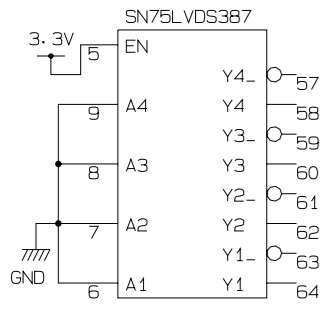

PWD=GN-0145-3

TITLE	SERVICE PATCH PANEL BOARD	PAGE
DATE & REV	04/01	1
DESIGNED BY	KEK IKENO	
	SPPB.001	

TITLE	SERVICE PATCH PANEL BOARD	PAGE
DATE & REV		2
DESIGNED BY	KEK IKEND	
	SPPB.002	

TITLE	SERVICE PATCH PANEL BOARD	PAGE
DATE & REV		3
DESIGNED BY	KEK IKENO	
	SPPB.003	

IC16

IC16

IC16

IC16

IC17

IC17

IC17

IC17