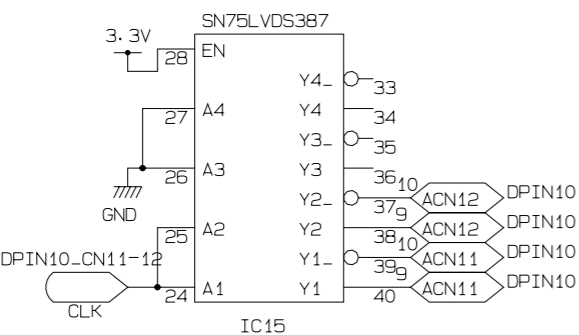

PWD=GN-0145-3

TITLE	SERVICE PATCH PANEL BOARD	PAGE
DATE & REV	04/01	1
DESIGNED BY	KEK IKENO	
	SPPB.001	

TITLE	SERVICE PATCH PANEL BOARD	PAGE
DATE & REV		2
DESIGNED BY	KEK IKEND	
	SPPB.002	

TITLE	SERVICE PATCH PANEL BOARD	PAGE
DATE & REV		3
DESIGNED BY	KEK IKENO	
	SPPB.003	

IC16

IC16

IC16

IC16

IC17

IC17

IC17

IC17

IC18

IC18

IC18

IC18

IC19

IC19

IC19

IC19