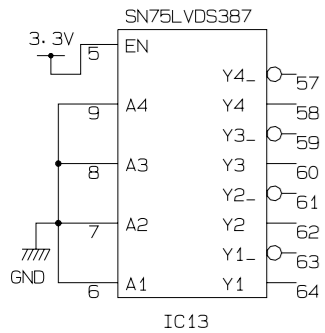

PWD=GN-0145-3

TITLE	SERVICE PATCH PANEL BOARD	PAGE
DATE & REV	04/01	1
DESIGNED BY	KEK IKENO	
	SPPB.001	

TITLE	SERVICE PATCH PANEL BOARD	PAGE
DATE & REV		2
DESIGNED BY	KEK IKEND	
	SPPB.002	

TITLE	SERVICE PATCH PANEL BOARD	PAGE
DATE & REV		3
DESIGNED BY	KEK IKENO	
	SPPB.003	

IC16

IC16

IC16

IC16

IC17

IC17

IC17

IC17