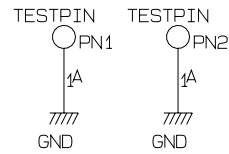

TITLE	PSBOARD	PAGE
DATE & REV	2003.12	5
DESIGNED BY	KEK SASAKI