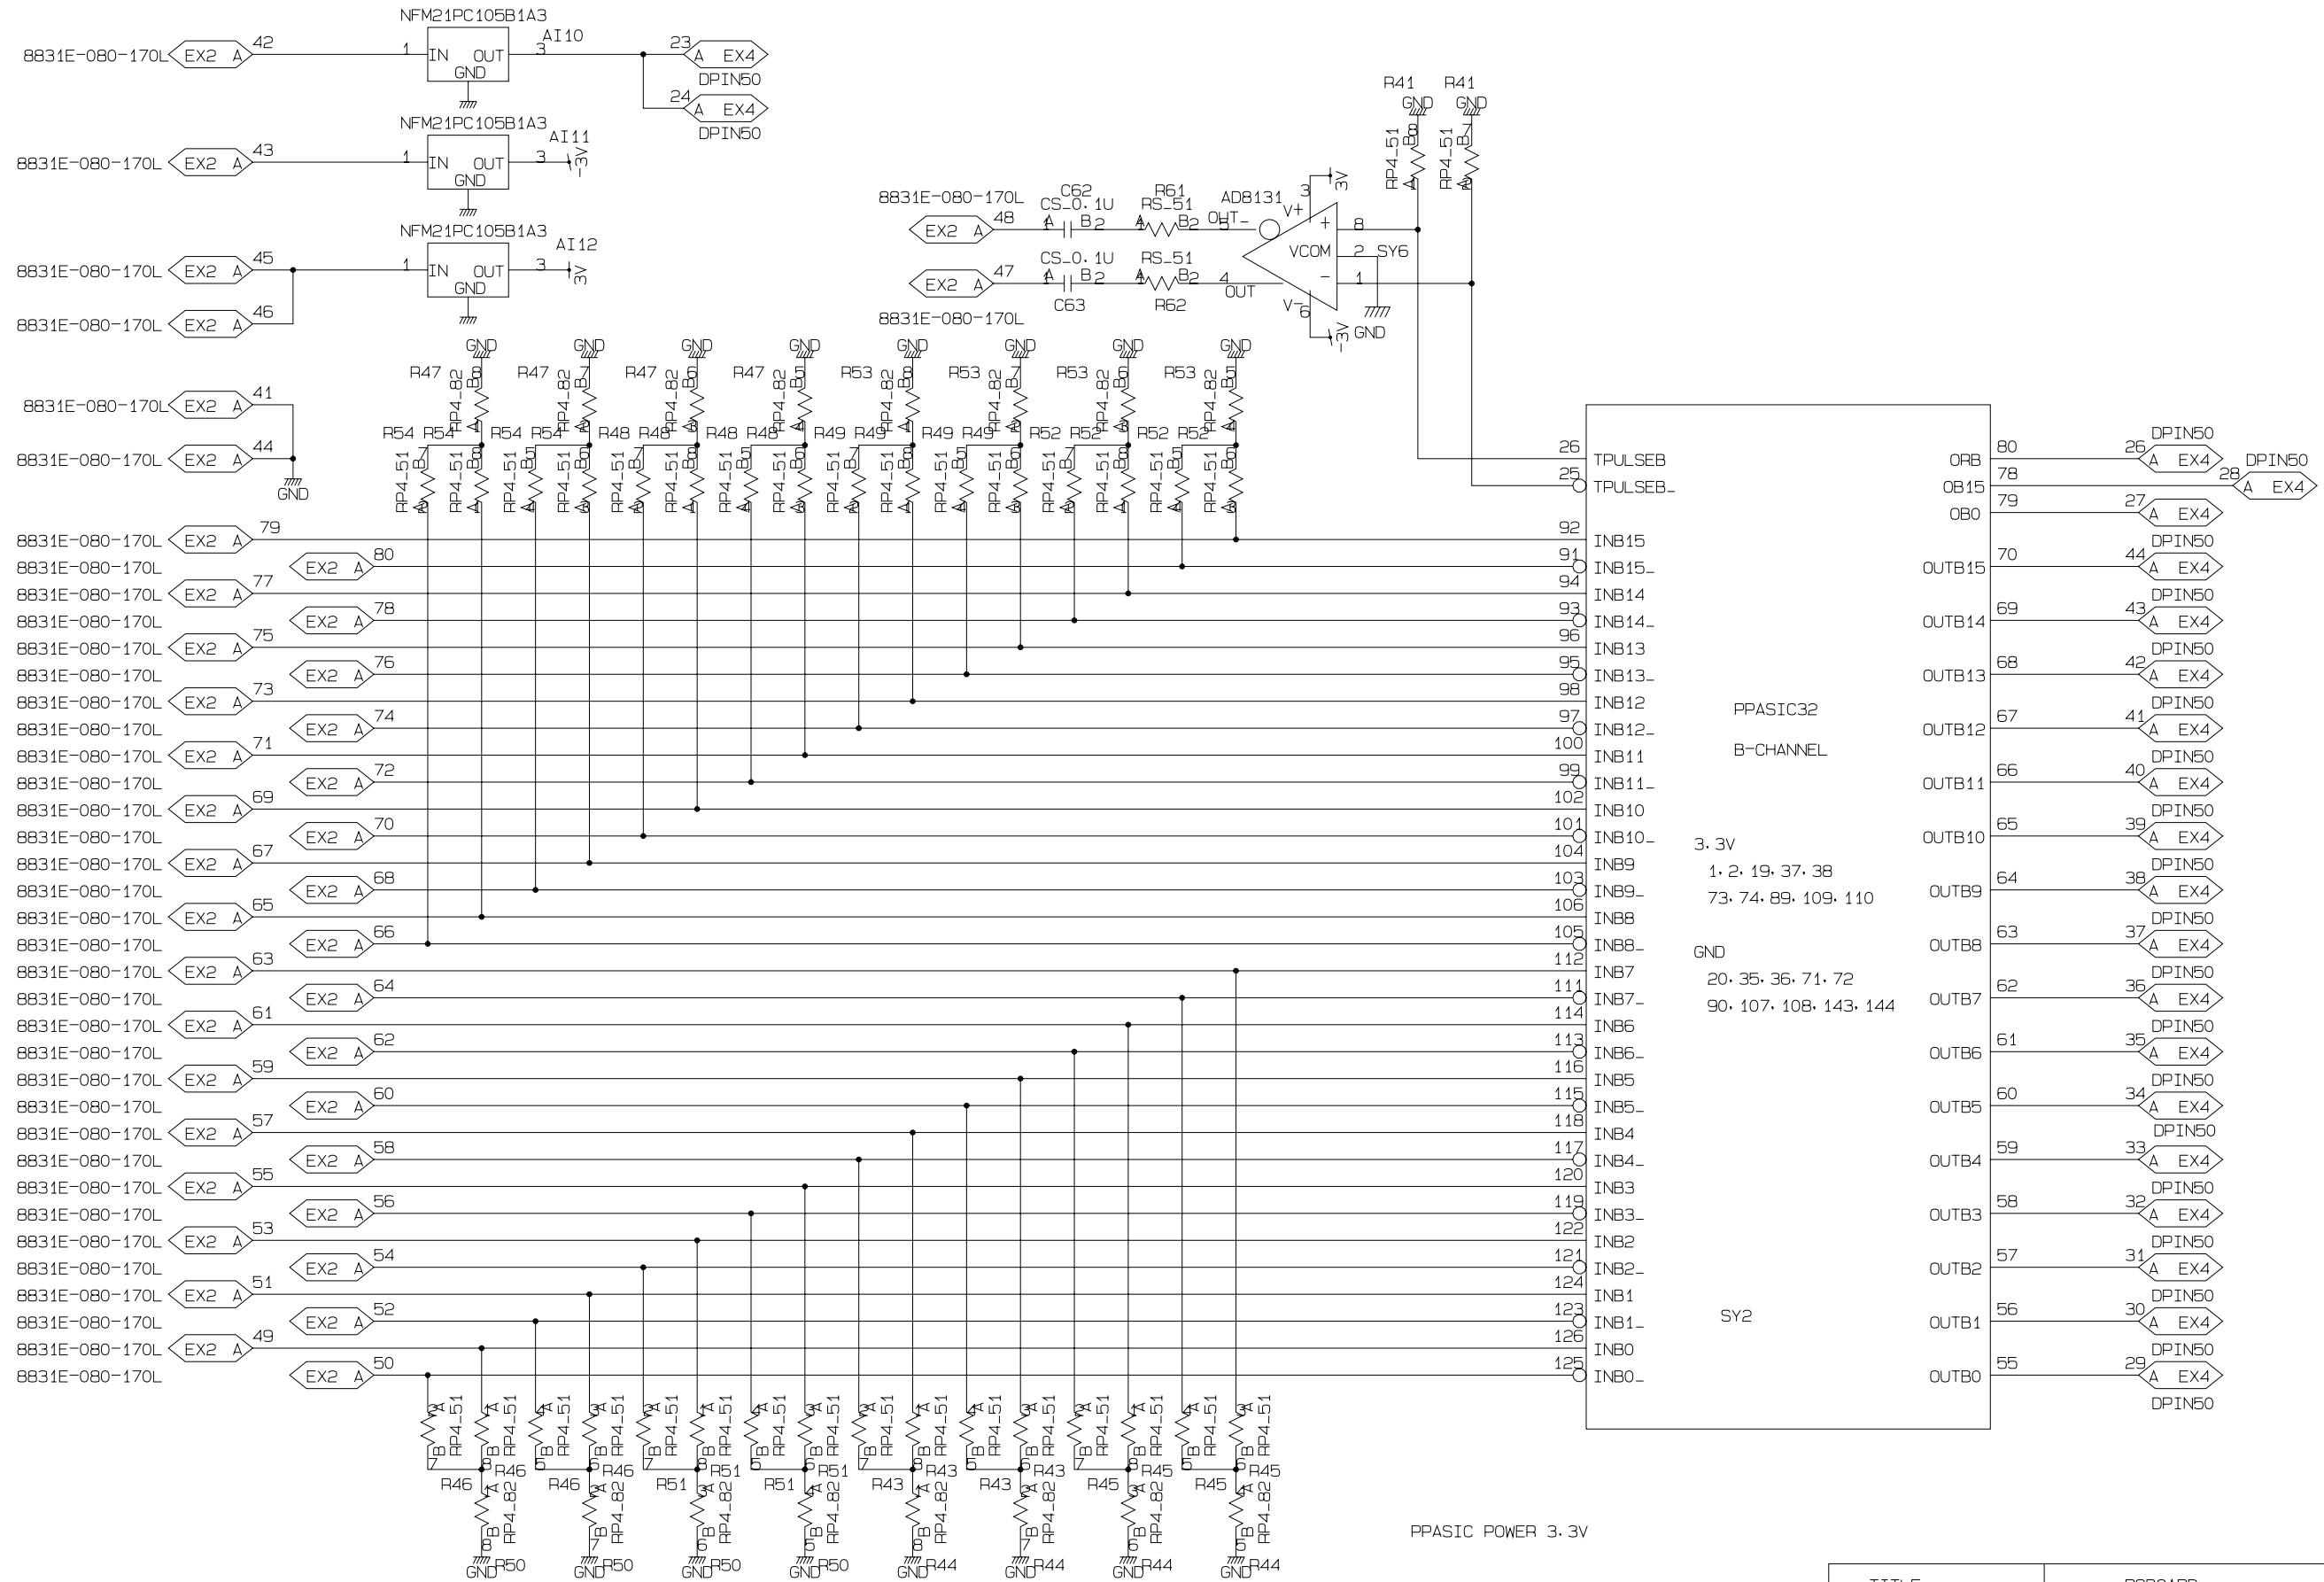

GN-0120-3

TITLE	PSBOARD	PAGE
DATE & REV	2003.12	1
DESIGNED BY	KEK SASAKI	

PPASIC POWER 3.3V

TITLE	PSBOARD	PAGE
DATE & REV	2003.12	2
DESIGNED BY	KEK SASAKI	

TITLE	PSBOARD	PAGE
DATE & REV	2003.12	3
DESIGNED BY	KEK SASAKI	

TITLE	PSBOARD	PAGE
DATE & REV	2003.12	4
DESIGNED BY	KEK SASAKI	

TITLE	PSBOARD	PAGE
DATE & REV	2003.12	5
DESIGNED BY	KEK SASAKI	