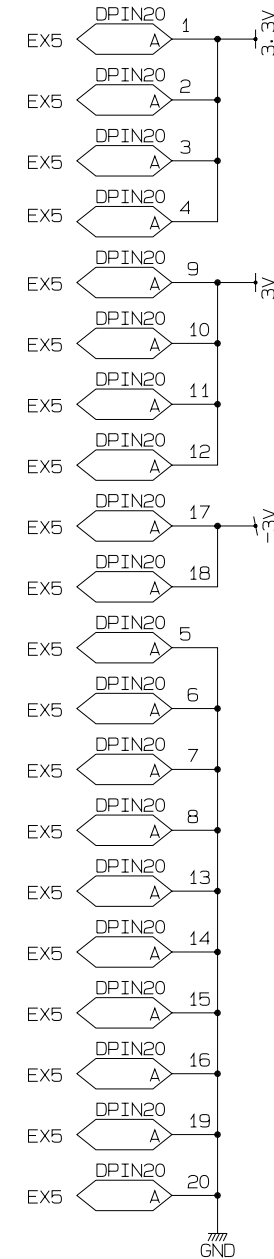

GN-0120-3

TITLE	PSBOARD	PAGE
DATE & REV	2003.12	1
DESIGNED BY	KEK SASAKI	

PPASIC POWER 3.3V

TITLE	PSBOARD	PAGE
DATE & REV	2003.12	2
DESIGNED BY	KEK SASAKI	

TITLE	PSBOARD	PAGE
DATE & REV	2003.12	3
DESIGNED BY	KEK SASAKI	

TITLE	PSBOARD	PAGE
DATE & REV	2003.12	4
DESIGNED BY	KEK SASAKI	

TITLE	PSBOARD	PAGE
DATE & REV	2003.12	5
DESIGNED BY	KEK SASAKI	