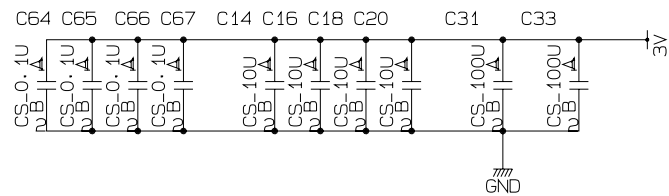

TITLE	PSBOARD	PAGE
DATE & REV	2003.12	5
DESIGNED BY	KEK SASAKI