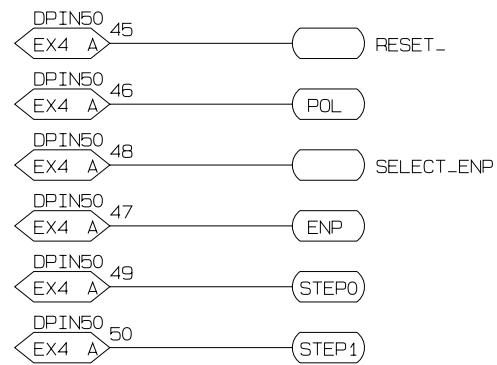

TITLE	PSBOARD	PAGE
DATE & REV	2003.12	5
DESIGNED BY	KEK SASAKI