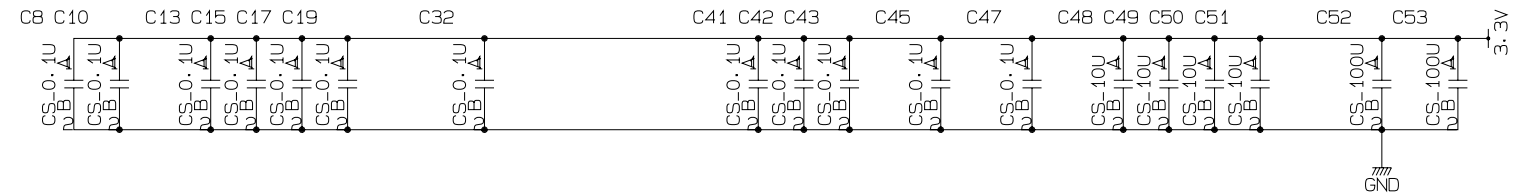

TITLE	PSBOARD	PAGE
DATE & REV	2003.12	5
DESIGNED BY	KEK SASAKI