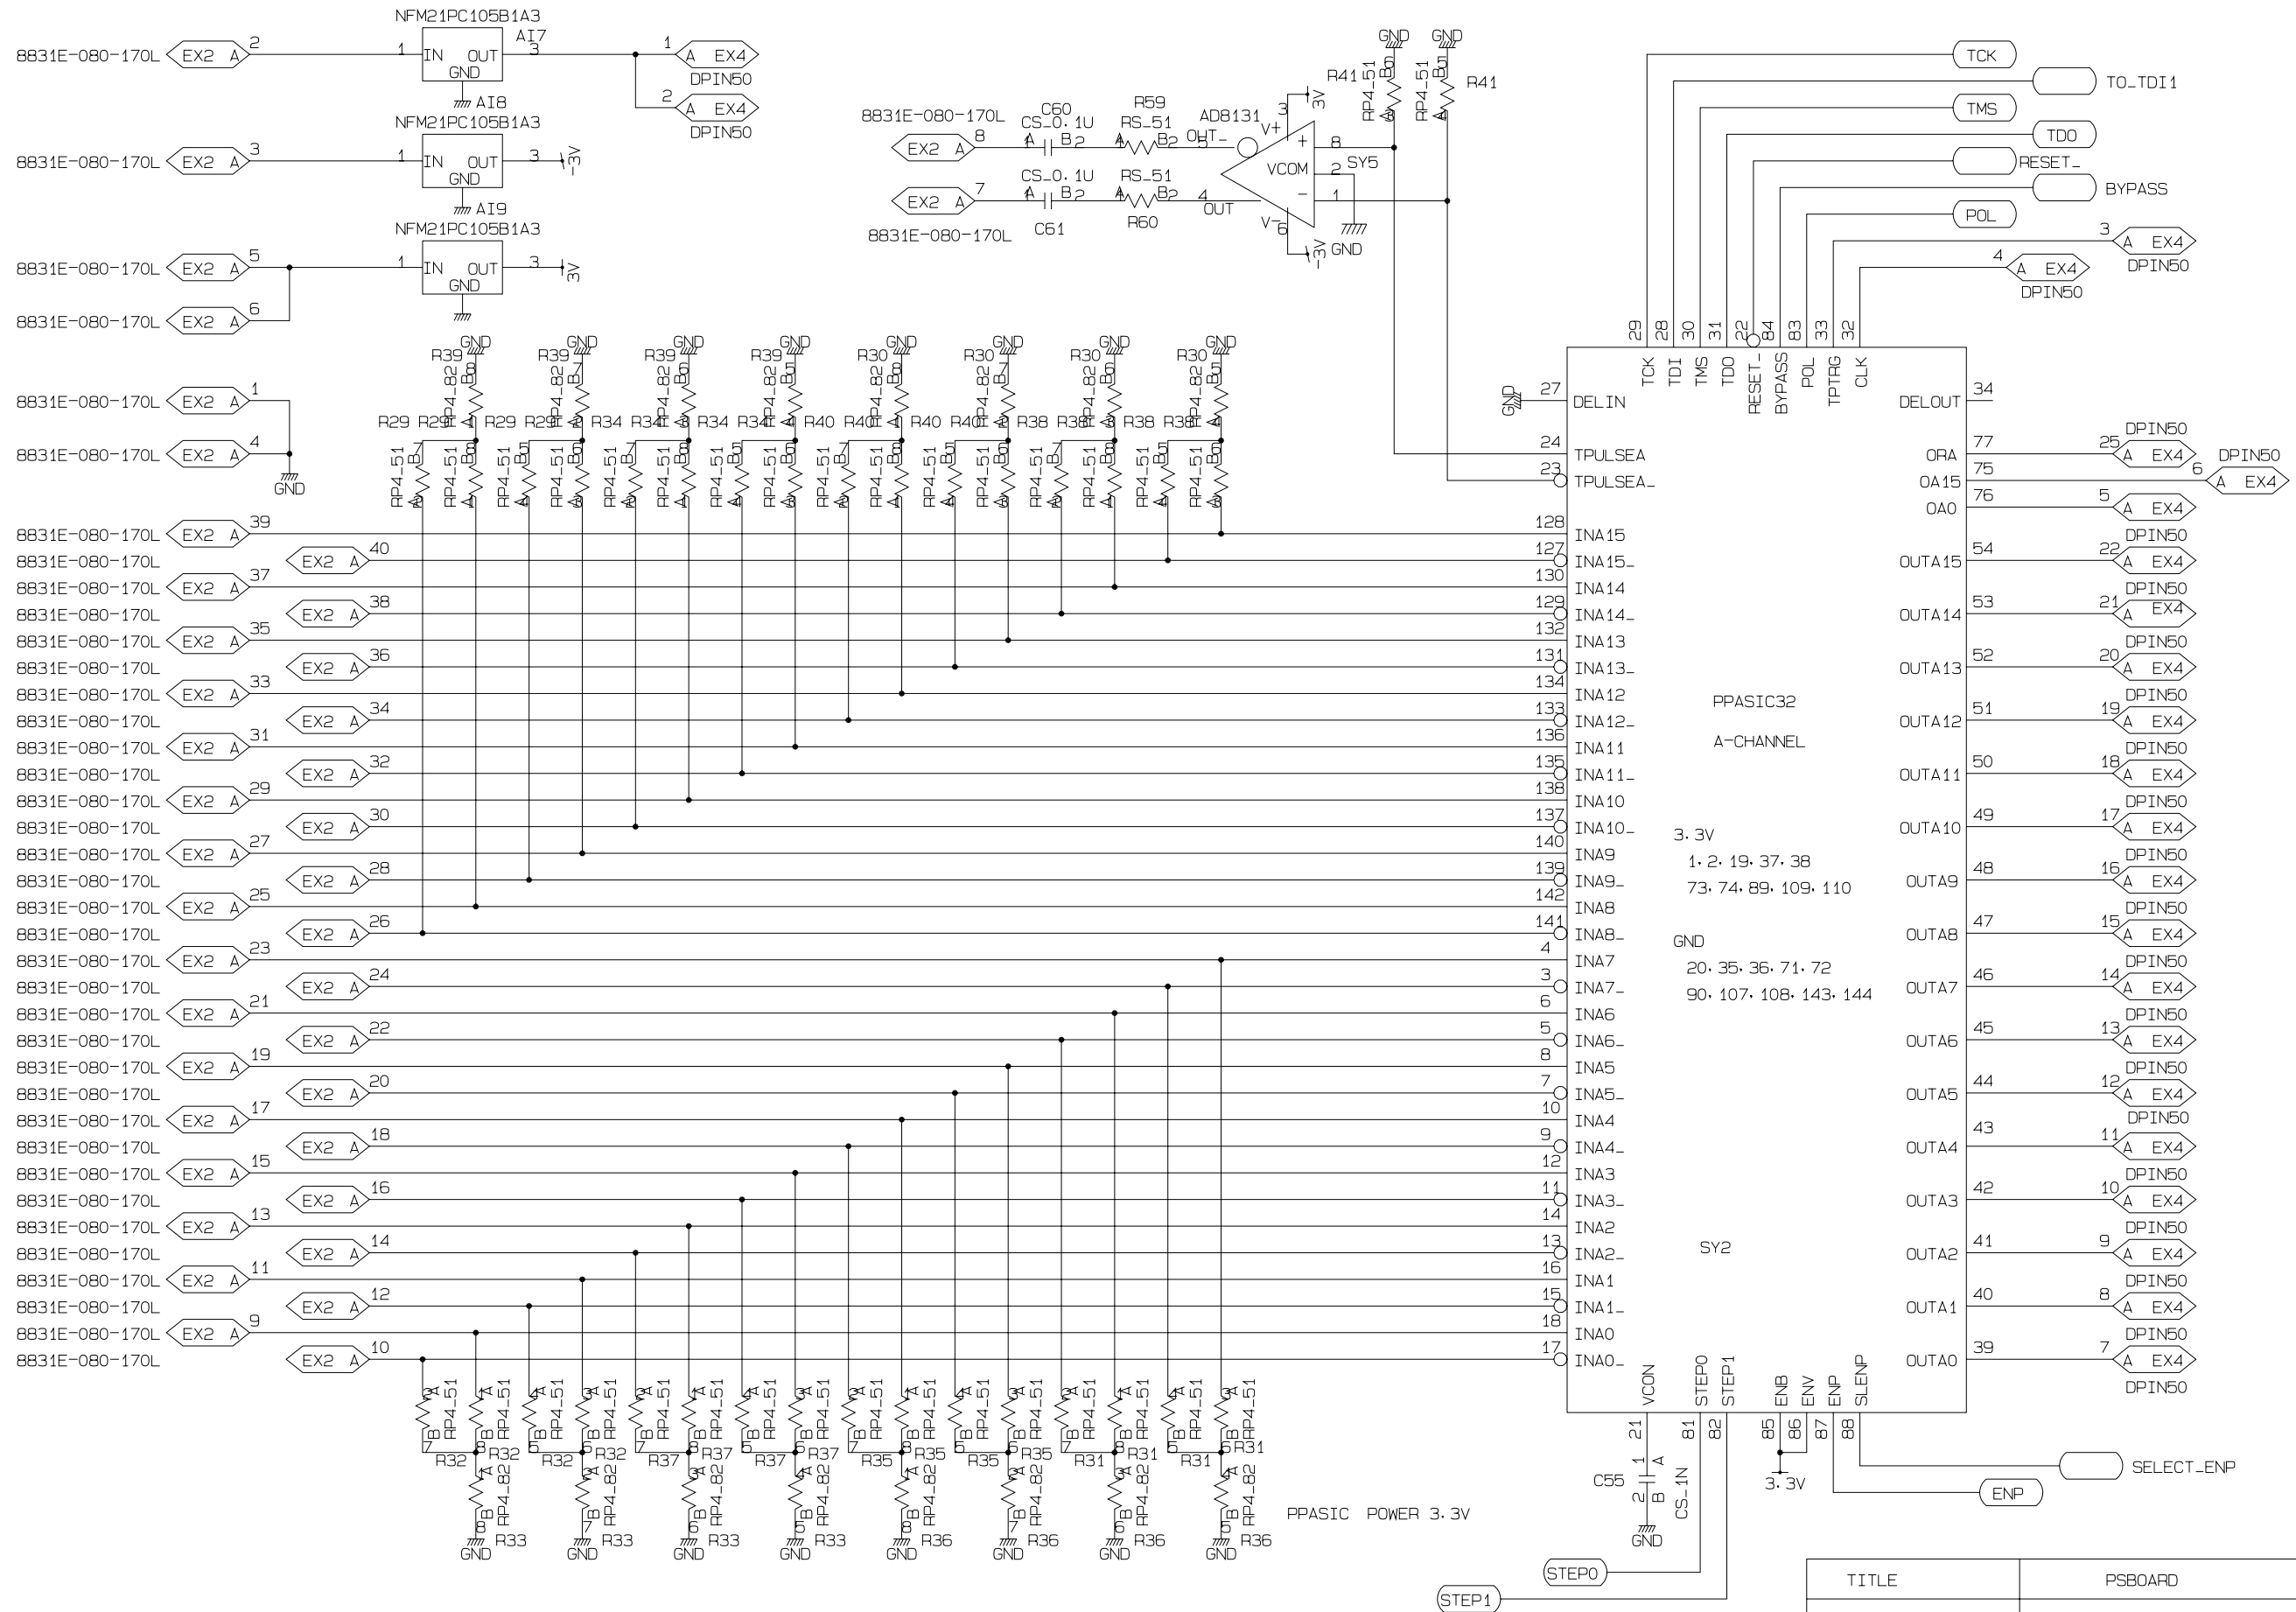

GN-0120-3

TITLE	PSBOARD	PAGE
DATE & REV	2003.12	1
DESIGNED BY	KEK SASAKI	

PPASIC POWER 3.3V

TITLE	PSBOARD	PAGE
DATE & REV	2003.12	2
DESIGNED BY	KEK SASAKI	

TITLE	PSBOARD	PAGE
DATE & REV	2003.12	3
DESIGNED BY	KEK SASAKI	

TITLE	PSBOARD	PAGE
DATE & REV	2003.12	4
DESIGNED BY	KEK SASAKI	

TITLE	PSBOARD	PAGE
DATE & REV	2003.12	5
DESIGNED BY	KEK SASAKI	