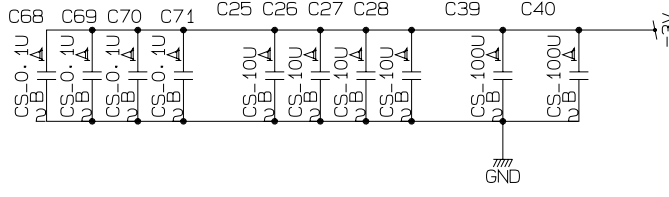

TITLE	PSBOARD	PAGE
DATE & REV	2003.12	5
DESIGNED BY	KEK SASAKI