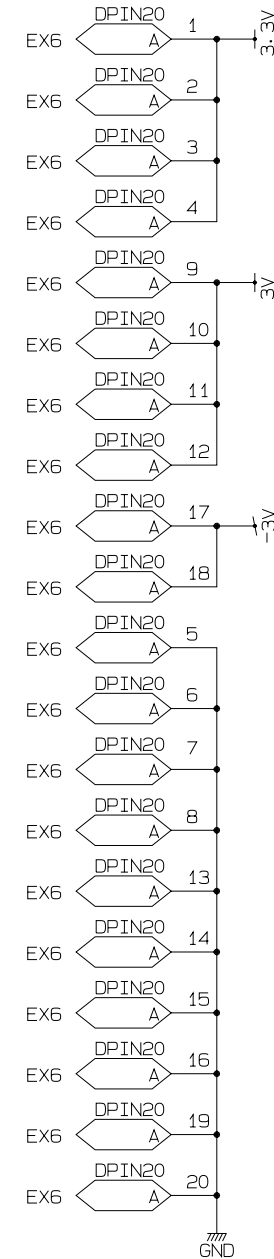

GN-0120-3

TITLE	PSBOARD	PAGE
DATE & REV	2003.12	1
DESIGNED BY	KEK SASAKI	

PPASIC POWER 3.3V

TITLE	PSBOARD	PAGE
DATE & REV	2003.12	2
DESIGNED BY	KEK SASAKI	

TITLE	PSBOARD	PAGE
DATE & REV	2003.12	3
DESIGNED BY	KEK SASAKI	

TITLE	PSBOARD	PAGE
DATE & REV	2003.12	4
DESIGNED BY	KEK SASAKI	

TITLE	PSBOARD	PAGE
DATE & REV	2003.12	5
DESIGNED BY	KEK SASAKI	