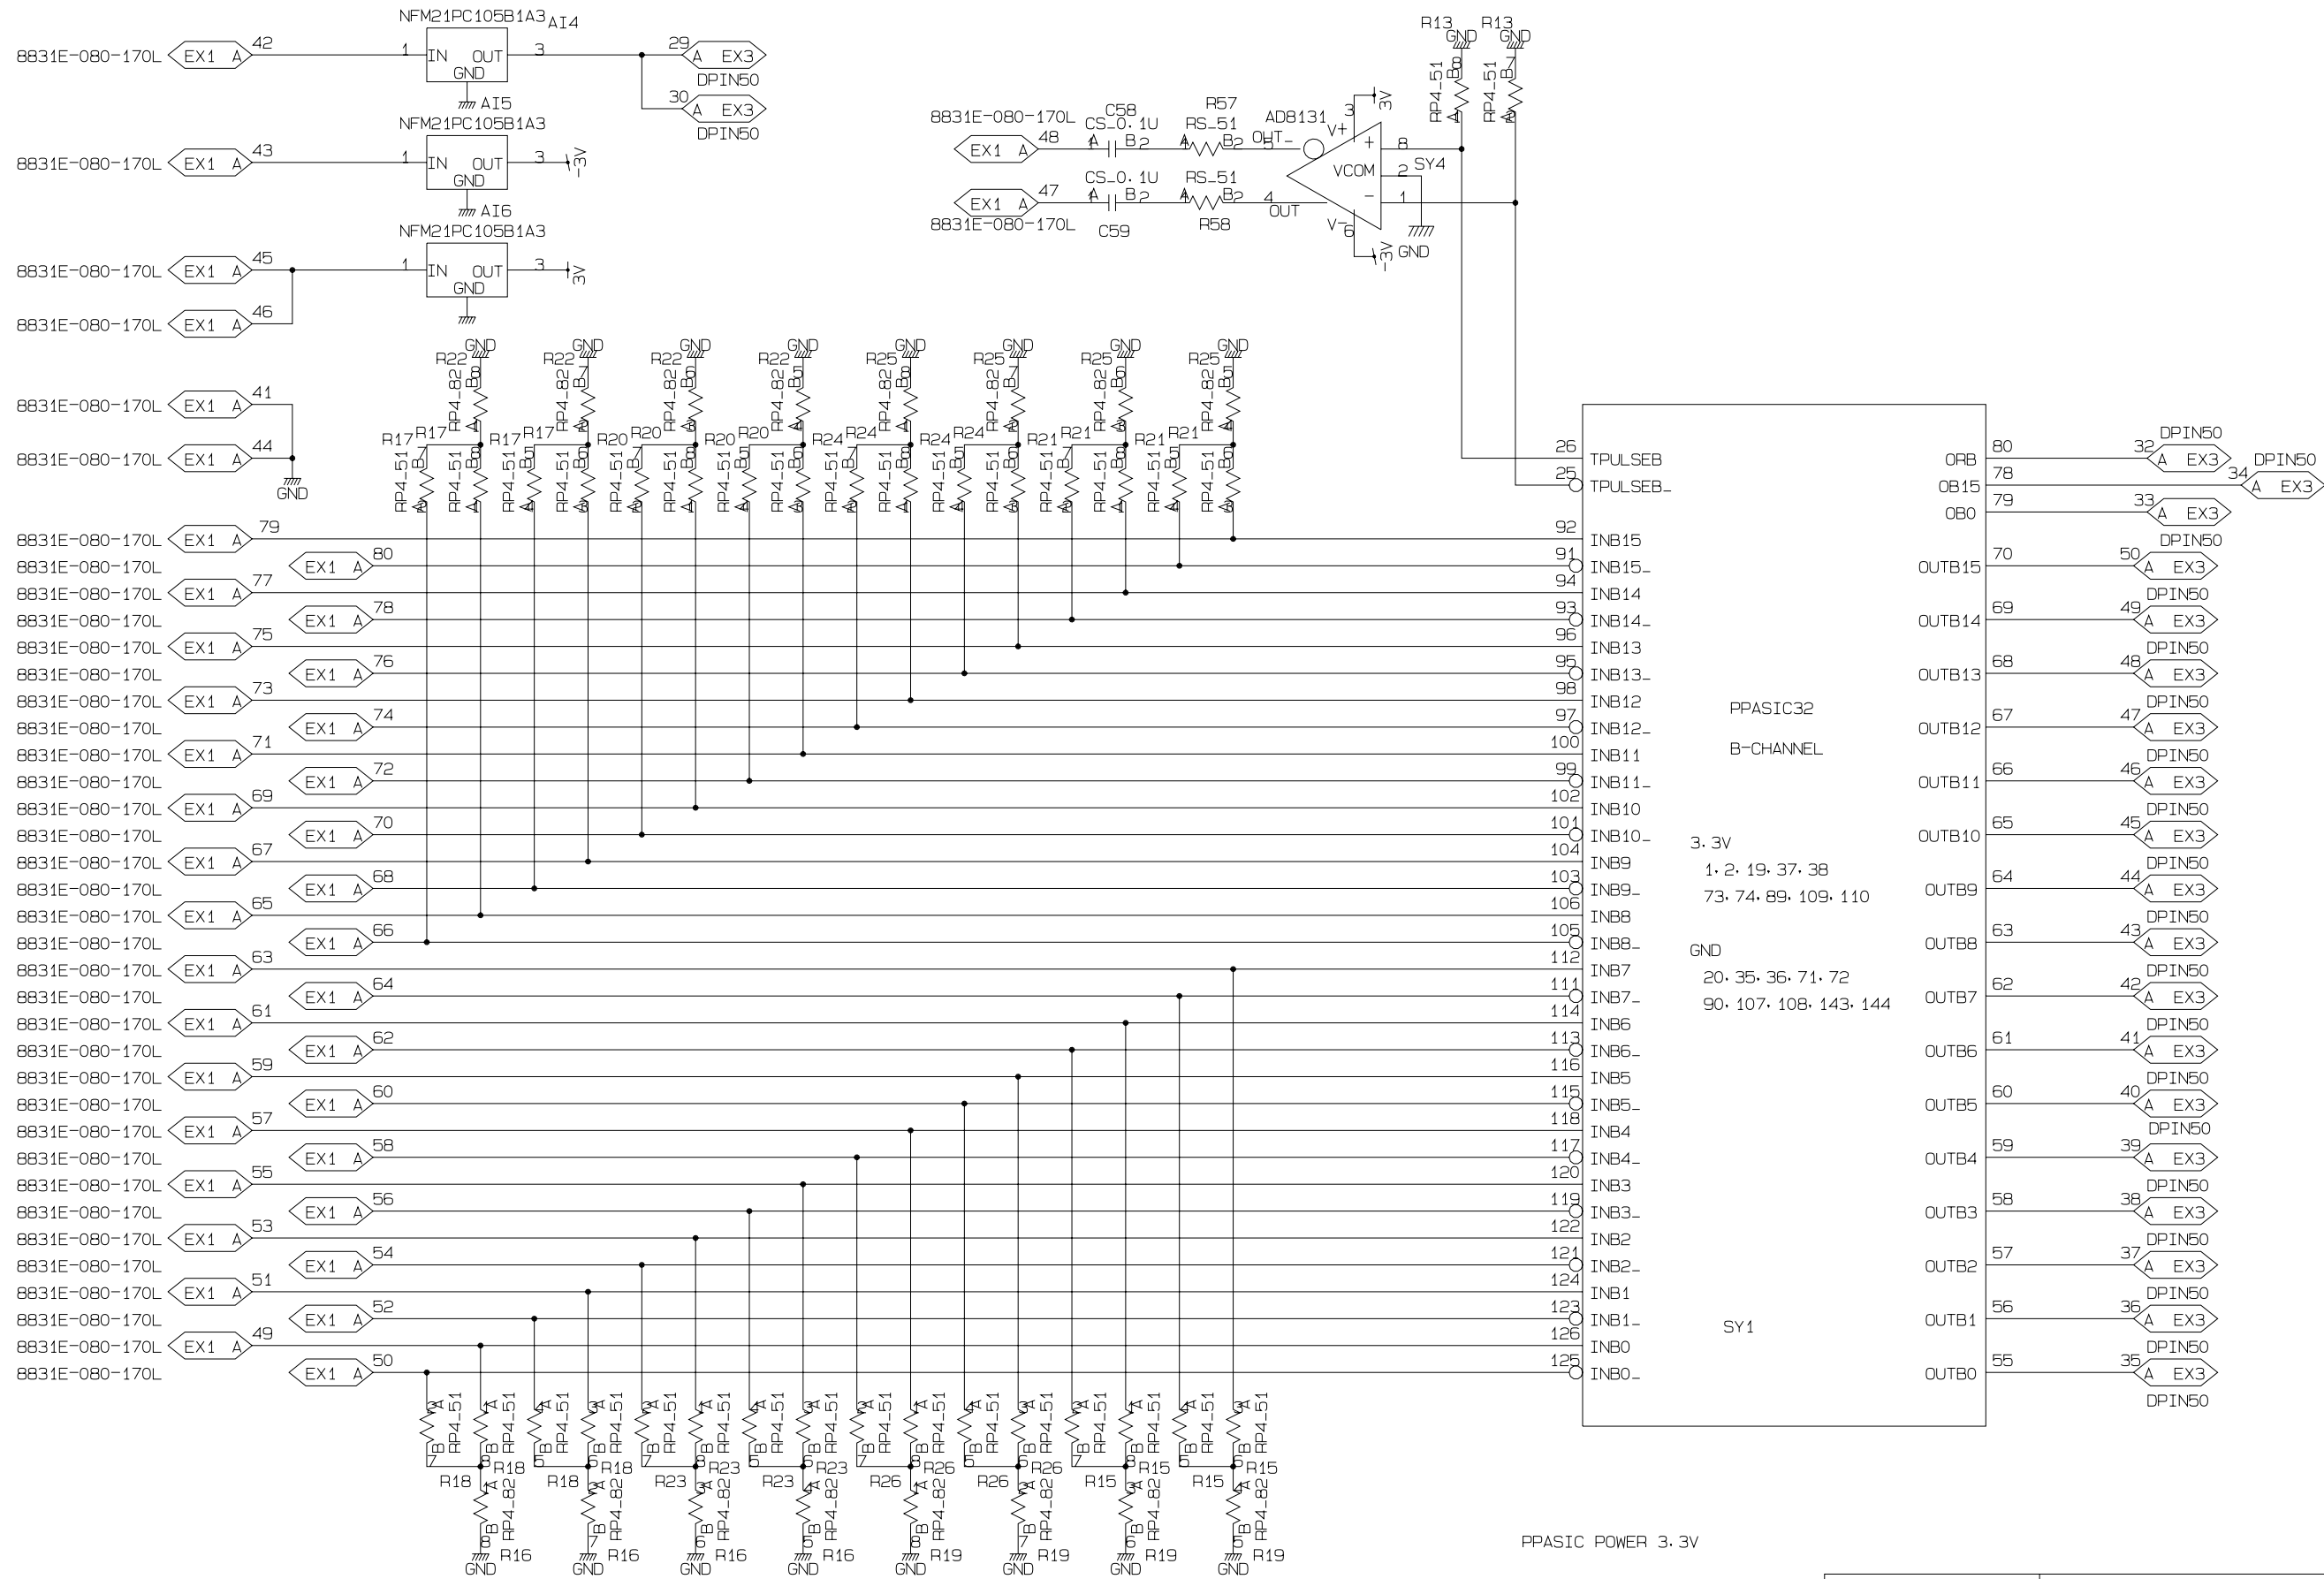

GN-0120-3

TITLE	PSBOARD	PAGE
DATE & REV	2003.12	1
DESIGNED BY	KEK SASAKI	

PPASIC POWER 3.3V

TITLE	PSBOARD	PAGE
DATE & REV	2003.12	2
DESIGNED BY	KEK SASAKI	

TITLE	PSBOARD	PAGE
DATE & REV	2003.12	3
DESIGNED BY	KEK SASAKI	

TITLE	PSBOARD	PAGE
DATE & REV	2003.12	4
DESIGNED BY	KEK SASAKI	

TITLE	PSBOARD	PAGE
DATE & REV	2003.12	5
DESIGNED BY	KEK SASAKI	