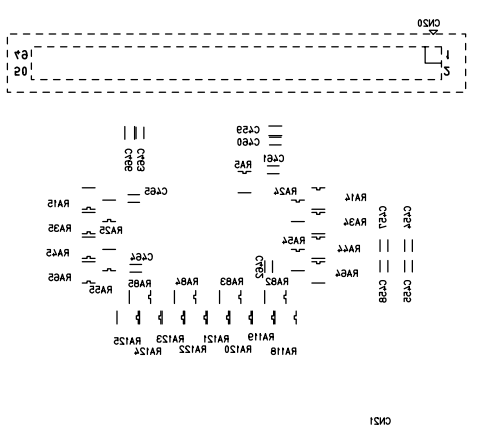

LONG HOLE
5X4 NORTH

L2 GROUND

LE MASK

KEK GN-04202-1 05/05

CH

CH3

CH

CH