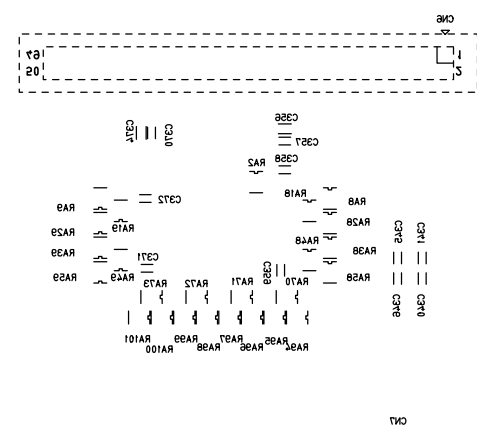

LONG HOLE
5X4 NORTH

L2 GROUND

LE MASK

KEK GN-04202-1 05/05

CH

CH3

CH

CH