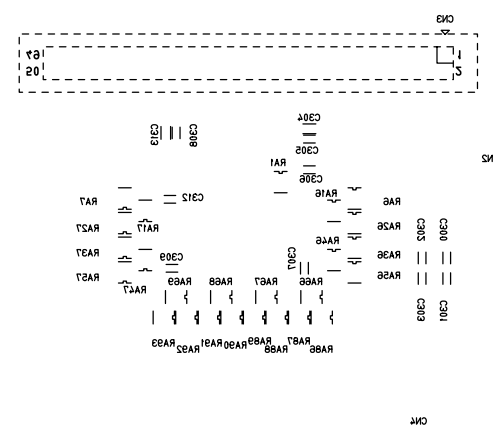

LONG HOLE
5X4 NORTH

L2 GROUND

LE MASK

KEK GN-04202-1 05/05

CH

CH3

CH

CH