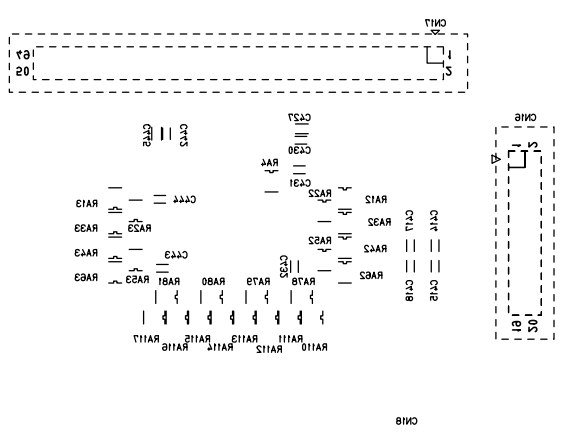

LONG HOLE
5X4 NORTH

L2 GROUND

LE MASK

KEK GN-04202-1 05/05

CH

CH3

CH

CH