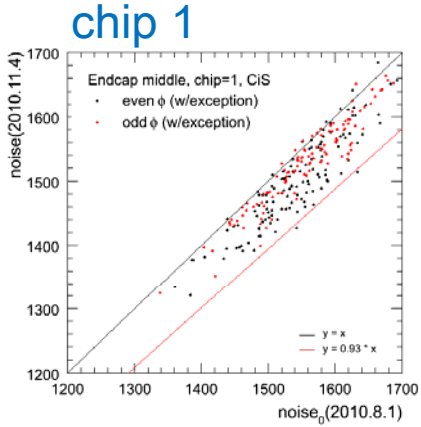

link 0

Endcap middle, CiS

link 1

Red=odd ϕ , Black=even ϕ (opposite for ECA middle rings and ECCouter disks 2,8)