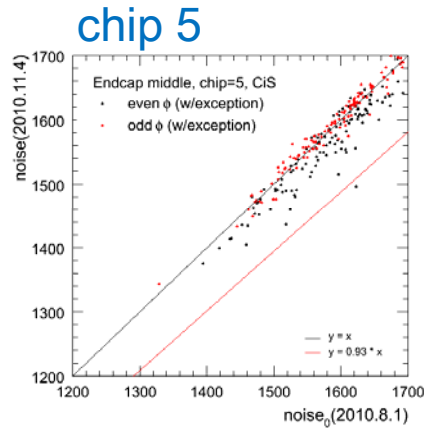

link 0

Endcap middle, CiS

link 1

Red=odd ϕ , Black=even ϕ (opposite for ECA middle rings and ECCouter disks 2,8)