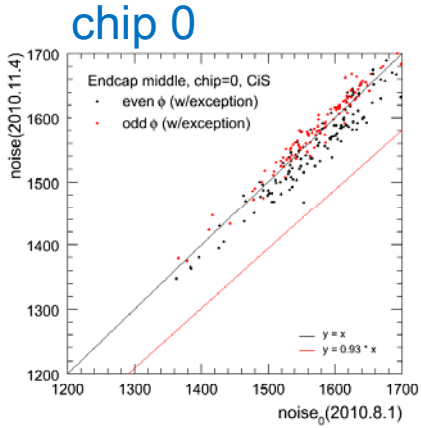

link 0

Endcap middle, CiS

link 1

Red=odd ϕ , Black=even ϕ (opposite for ECA middle rings and ECCouter disks 2,8)