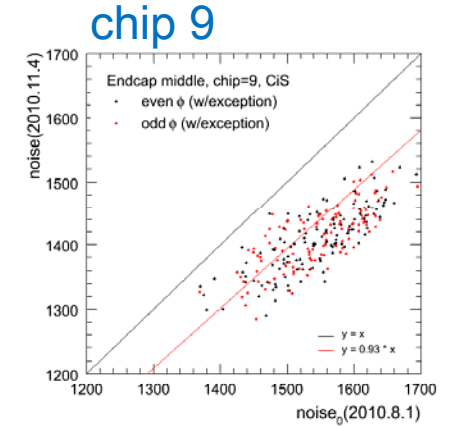

link 0

Endcap middle, CiS

link 1

Red=odd ϕ , Black=even ϕ (opposite for ECA middle rings and ECCouter disks 2,8)