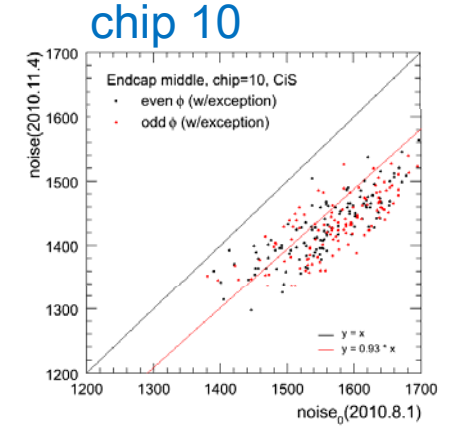

link 0

Endcap middle, CiS

link 1

Red=odd ϕ , Black=even ϕ (opposite for ECA middle rings and ECCouter disks 2,8)