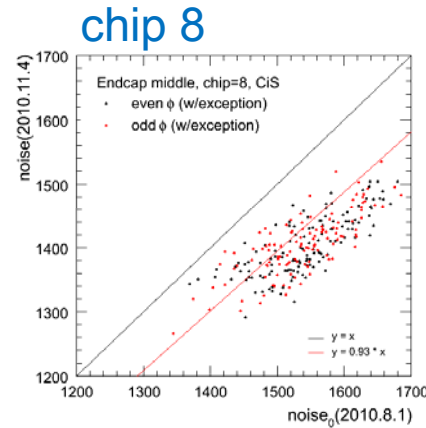

link 0

Endcap middle, CiS

link 1

Red=odd ϕ , Black=even ϕ (opposite for ECA middle rings and ECCouter disks 2,8)