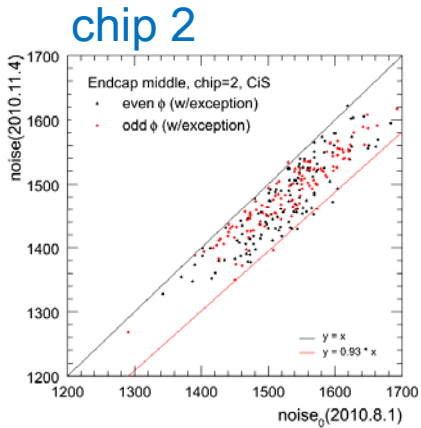

link 0

Endcap middle, CiS

link 1

Red=odd ϕ , Black=even ϕ (opposite for ECA middle rings and ECCouter disks 2,8)