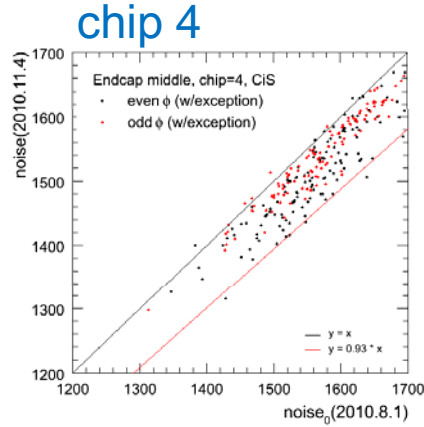

link 0

Endcap middle, CiS

link 1

Red=odd ϕ , Black=even ϕ (opposite for ECA middle rings and ECCouter disks 2,8)