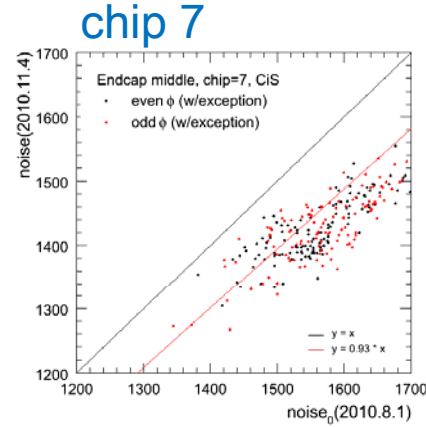

link 0

Endcap middle, CiS

link 1

Red=odd ϕ , Black=even ϕ (opposite for ECA middle rings and ECCouter disks 2,8)