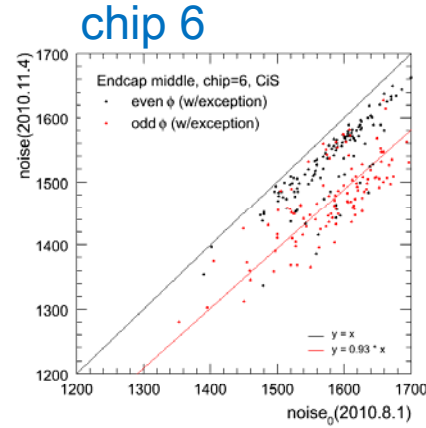

link 0

Endcap middle, CiS

link 1

Red=odd ϕ , Black=even ϕ (opposite for ECA middle rings and ECCouter disks 2,8)