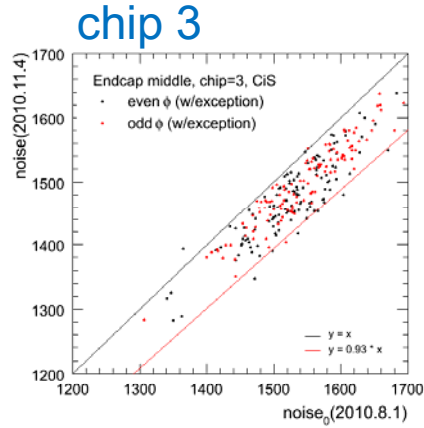

link 0

Endcap middle, CiS

link 1

Red=odd ϕ , Black=even ϕ (opposite for ECA middle rings and ECCouter disks 2,8)