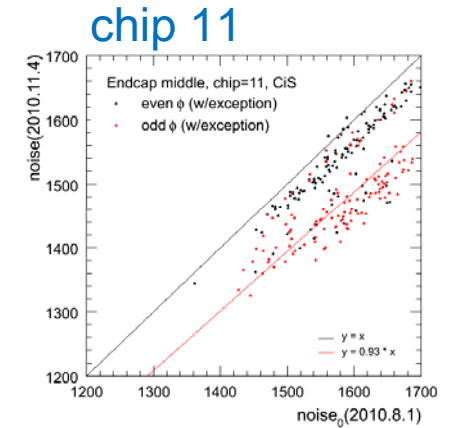

link 0

Endcap middle, CiS

link 1

Red=odd ϕ , Black=even ϕ (opposite for ECA middle rings and ECCouter disks 2,8)