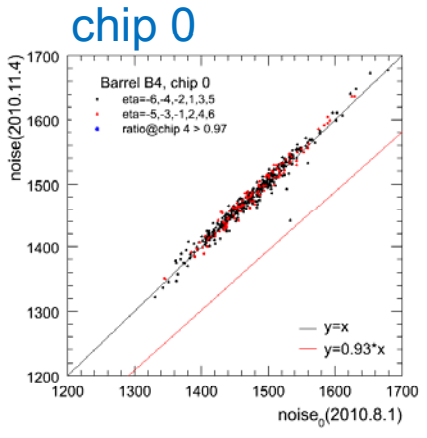

link 0

Barrel B4

link 1

Red=odd ϕ , Black=even ϕ