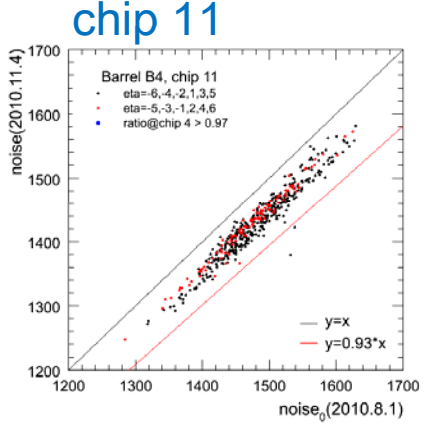

link 0

Barrel B4

link 1

Red=odd ϕ , Black=even ϕ