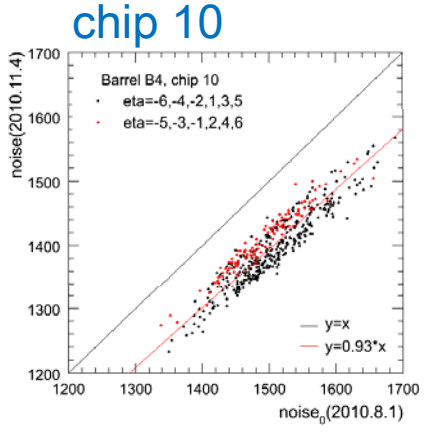

link 0

Barrel B4

link 1

Red=odd ϕ , Black=even ϕ